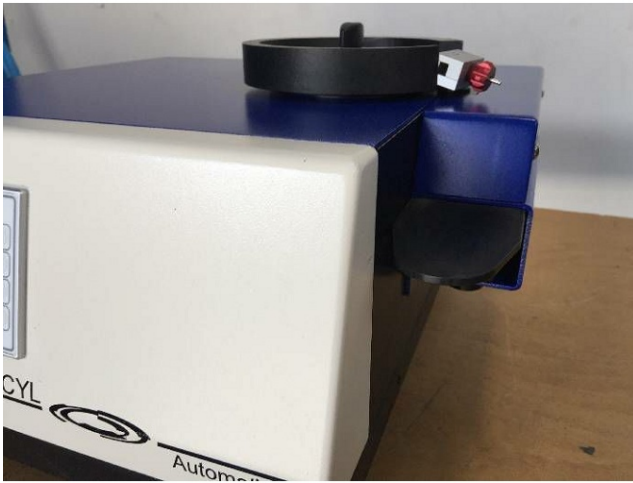

Machine

Inventory N° **13139**
Description **Counting machine**

Brand **ATEC-CYL**
Model **MACOUNT 120**
Serial No **100-095**
Year **N/A**

Heading

Power supply

Operating voltage 230 VAC
Power 450 W

Accessories

None

Pictures

HD pictures and videos on request.

All data such as technical specifications, weight, dimensions, illustrations are indicative and subject to change without notice.

Inventory N° 13139

HD pictures and videos on request.