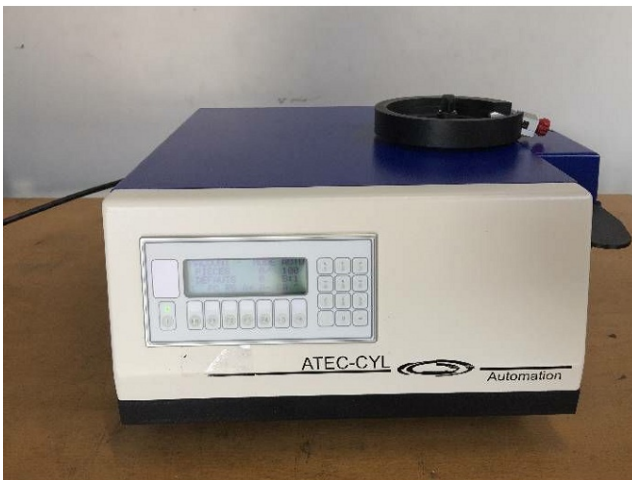

Machine

Inventory N° **13139**
Description **Counting machine**

Brand **ATEC-CYL**
Model **MACOUNT 120**
Serial No **100-095**
Year **N/A**

Heading

Power supply

Operating voltage 230 VAC
Power 450 W

Accessories

None

Pictures

HD pictures and videos on request.

All data such as technical specifications, weight, dimensions, illustrations are indicative and subject to change without notice.

Inventory N° 13139

HD pictures and videos on request.