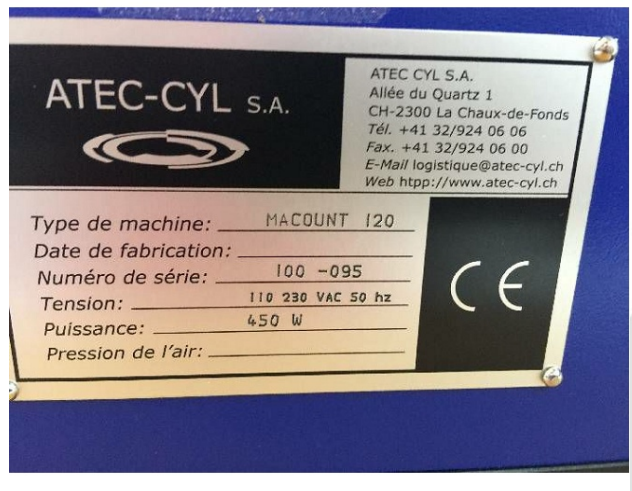

Machine

Inventory N° **13139**
Description **Counting machine**

Brand **ATEC-CYL**
Model **MACOUNT 120**
Serial No **100-095**
Year **N/A**

Heading

Power supply

Operating voltage 230 VAC
Power 450 W

Accessories

None

Pictures

HD pictures and videos on request.

All data such as technical specifications, weight, dimensions, illustrations are indicative and subject to change without notice.

Inventory N° 13139

HD pictures and videos on request.