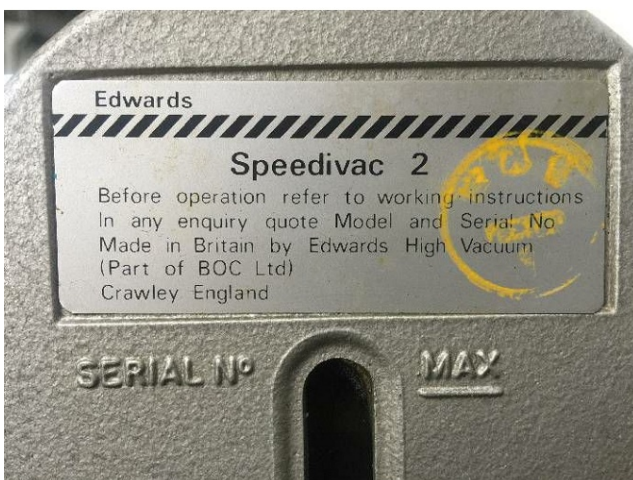

Pictures

HD pictures and videos on request.

All data such as technical specifications, weight, dimensions, illustrations are indicative and subject to change without notice.