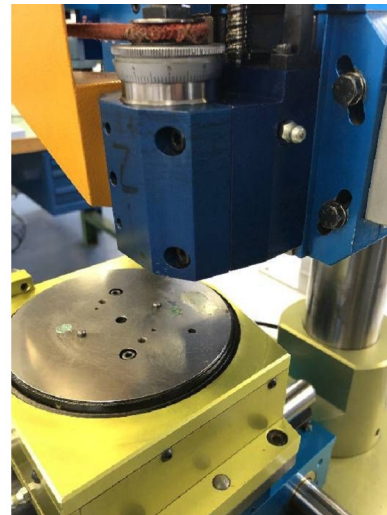

Machine

Inventory N° **13014**
Description **Decorating machine**

Brand **REWITECH**
Model **MCU**
Serial No
Year **N/A**

Accessories

None

Pictures

HD pictures and videos on request.

All data such as technical specifications, weight, dimensions, illustrations are indicative and subject to change without notice.

Inventory N° 13014

HD pictures and videos on request.
All data such as technical specifications, weight, dimensions, illustrations are indicative and subject to change without notice.