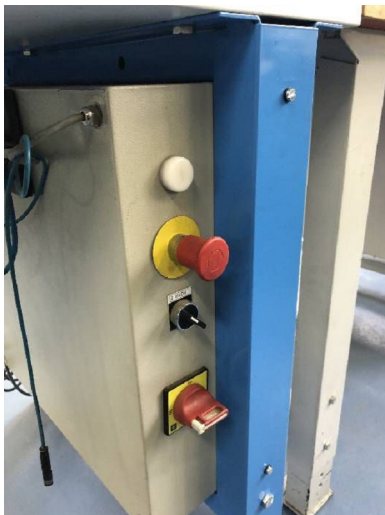

Machine

Inventory N° **13014**
Description **Decorating machine**

Brand **REWITECH**
Model **MCU**
Serial No
Year **N/A**

Accessories

None

Pictures

HD pictures and videos on request.

All data such as technical specifications, weight, dimensions, illustrations are indicative and subject to change without notice.

Inventory N° 13014

HD pictures and videos on request.
All data such as technical specifications, weight, dimensions, illustrations are indicative and subject to change without notice.