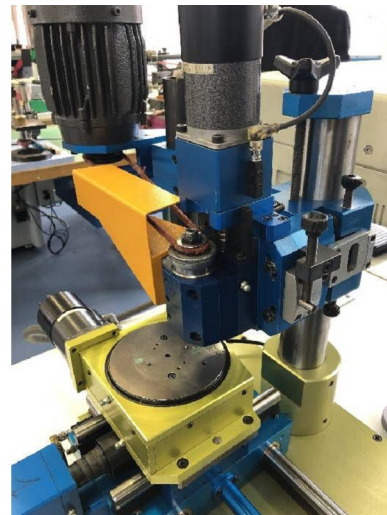

Machine

Inventory N° **13014**
Description **Decorating machine**

Brand **REWITECH**
Model **MCU**
Serial No
Year **N/A**

Accessories

None

Pictures

HD pictures and videos on request.

All data such as technical specifications, weight, dimensions, illustrations are indicative and subject to change without notice.

Inventory N° 13014

HD pictures and videos on request.
All data such as technical specifications, weight, dimensions, illustrations are indicative and subject to change without notice.