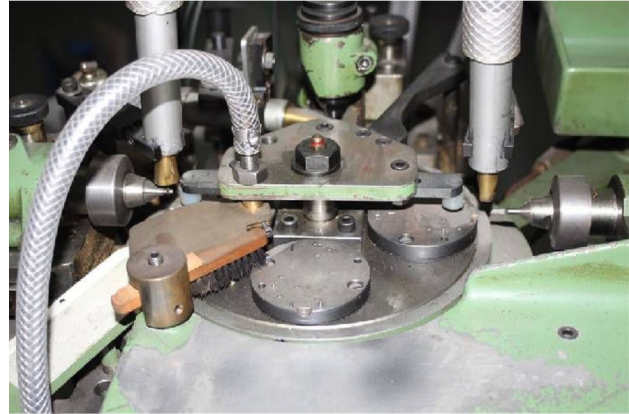

Inventory N° 13012

HD pictures and videos on request.
All data such as technical specifications, weight, dimensions, illustrations are indicative and subject to change without notice.