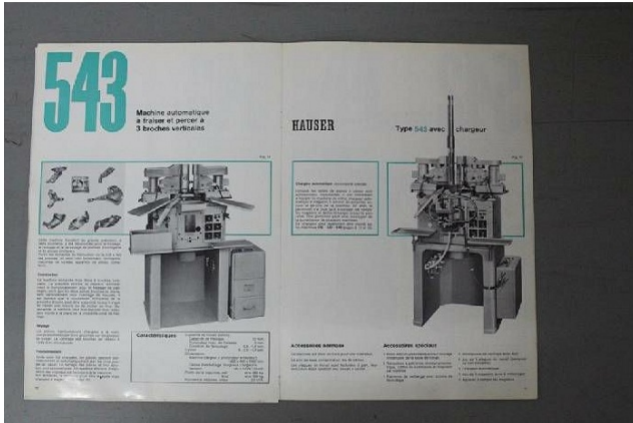

Machine

Inventory N°	13007
Description	Transfer machine
Brand	HAUSER
Model	543
Serial No	281
Year	N/A

Heading

Number of stations

Spindle speed t/min

Overall dimensions: l x w x h mm

Weight kg

Accessories

None

Pictures

HD pictures and videos on request.

All data such as technical specifications, weight, dimensions, illustrations are indicative and subject to change without notice.

Inventory N° 13007

HD pictures and videos on request.
All data such as technical specifications, weight, dimensions, illustrations are indicative and subject to change without notice.