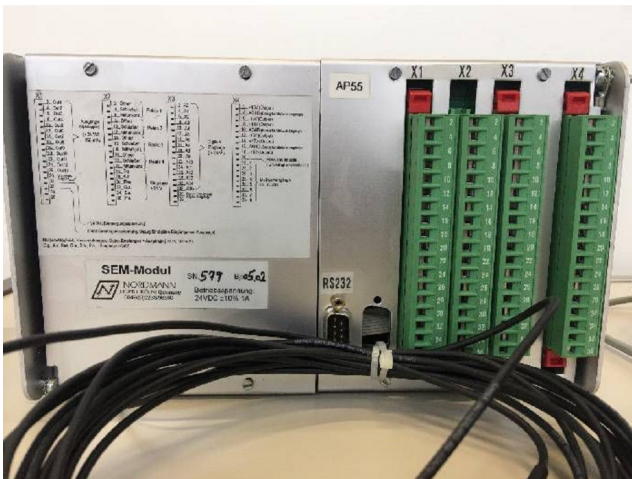

Inventory N° 12944

Pictures

HD pictures and videos on request.

All data such as technical specifications, weight, dimensions, illustrations are indicative and subject to change without notice.