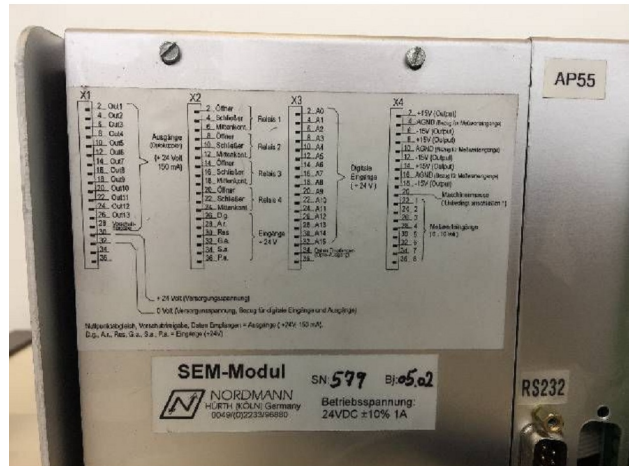

Machine

Inventory N°	12944
Description	Système de contrôle de
Brand	NORDMAN
Model	
Serial No	579
Year	2002

Heading

Power supply

Operating voltage	24 VDC
Output tension	24 VDC
Optocoupleur	13 x
Relai	4 x
Output tension	±15 VDC
Analog	6 x
Output tension	0-10 VDC
Analog	8 x
Input tension	24 VDC
Relai	6 x
Input tension	24 VDC
Digital	16 x

HD pictures and videos on request.

All data such as technical specifications, weight, dimensions, illustrations are indicative and subject to change without notice.

Inventory N° **12944**

HD pictures and videos on request.