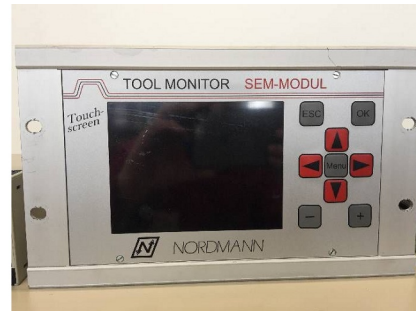

Machine

Inventory N°	12944
Description	Système de contrôle de
Brand	NORDMAN
Model	
Serial No	579
Year	2002

Heading

Power supply

Operating voltage	24 VDC
Output tension	24 VDC
Optocoupleur	13 x
Relai	4 x
Output tension	±15 VDC
Analog	6 x
Output tension	0-10 VDC
Analog	8 x
Input tension	24 VDC
Relai	6 x
Input tension	24 VDC
Digital	16 x