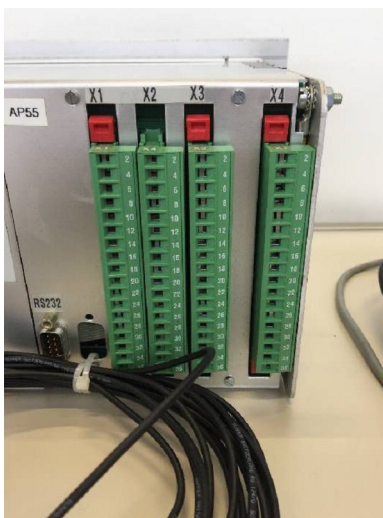

Machine

Inventory N°	12944
Description	Système de contrôle de
Brand	NORDMAN
Model	
Serial No	579
Year	2002

Heading

Power supply

Operating voltage	24 VDC
Output tension	24 VDC
Optocoupleur	13 x
Relai	4 x
Output tension	±15 VDC
Analog	6 x
Output tension	0-10 VDC
Analog	8 x
Input tension	24 VDC
Relai	6 x
Input tension	24 VDC
Digital	16 x

HD pictures and videos on request.

All data such as technical specifications, weight, dimensions, illustrations are indicative and subject to change without notice.

Inventory N° **12944**

HD pictures and videos on request.