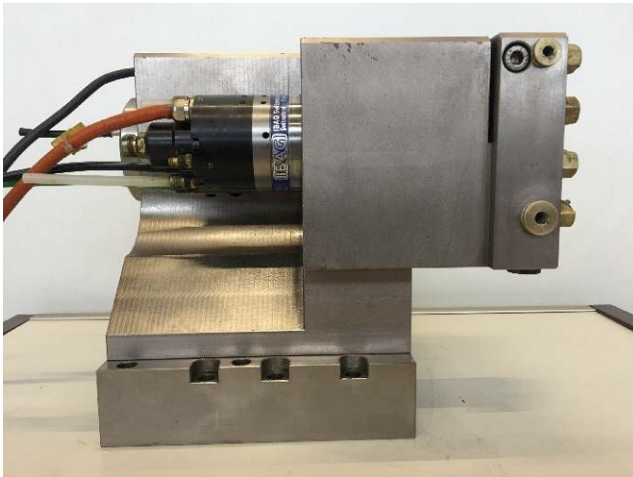

Machine

Inventory N°	12940
Description	Spindle
Brand	IBAG
Model	HF60
Serial No	
Year	N/A

Accessories

None

Pictures

HD pictures and videos on request.

All data such as technical specifications, weight, dimensions, illustrations are indicative and subject to change without notice.

Inventory N° 12940

HD pictures and videos on request.

All data such as technical specifications, weight, dimensions, illustrations are indicative and subject to change without notice.