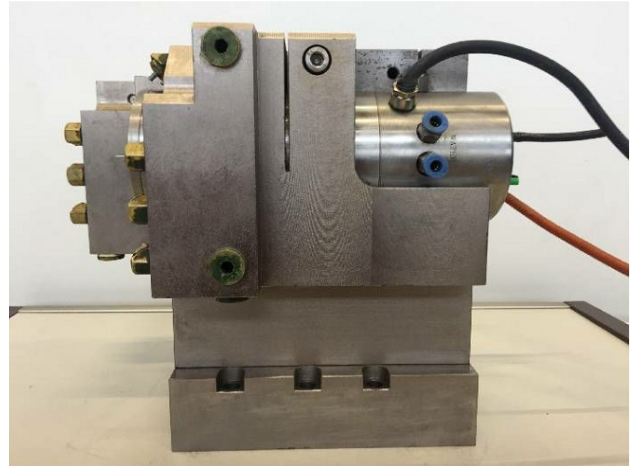

Machine

Inventory N°	12940
Description	Spindle
Brand	IBAG
Model	HF60
Serial No	
Year	N/A

Accessories

None

Pictures

HD pictures and videos on request.

All data such as technical specifications, weight, dimensions, illustrations are indicative and subject to change without notice.

Inventory N° 12940

HD pictures and videos on request.

All data such as technical specifications, weight, dimensions, illustrations are indicative and subject to change without notice.