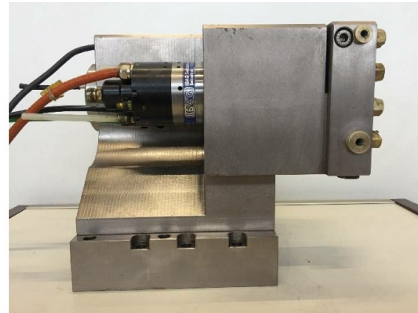

Machine

Inventory N°	12940
Description	Spindle
Brand	IBAG
Model	HF60
Serial No	
Year	N/A

Accessories

None

Pictures

HD pictures and videos on request.

All data such as technical specifications, weight, dimensions, illustrations are indicative and subject to change without notice.

Inventory N° 12940

HD pictures and videos on request.

All data such as technical specifications, weight, dimensions, illustrations are indicative and subject to change without notice.