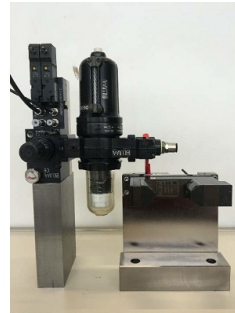

## Machine

Inventory N°	<b>12939</b>
Description	Laser
Brand	<b>BLUM NANO</b>
Model	<b>P87.0634-015-A2-2</b>
Serial No	<b>20017140</b>
Year	<b>N/A</b>

## Pictures

HD pictures and videos on request.

All data such as technical specifications, weight, dimensions, illustrations are indicative and subject to change without notice.

Inventory N° 12939

HD pictures and videos on request.  
All data such as technical specifications, weight, dimensions, illustrations are indicative and subject to change without notice.