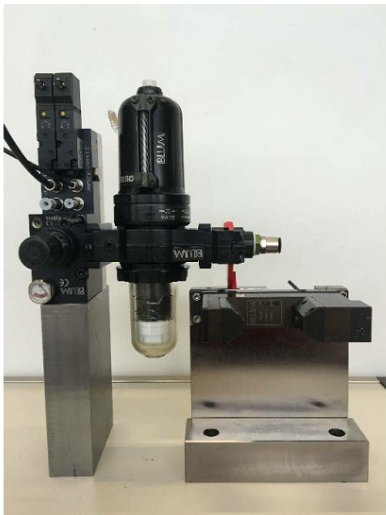

## Machine

Inventory N°	<b>12939</b>
Description	Laser
Brand	<b>BLUM NANO</b>
Model	<b>P87.0634-015-A2-2</b>
Serial No	<b>20017140</b>
Year	<b>N/A</b>

## Pictures

HD pictures and videos on request.

All data such as technical specifications, weight, dimensions, illustrations are indicative and subject to change without notice.

Inventory N° 12939

HD pictures and videos on request.  
All data such as technical specifications, weight, dimensions, illustrations are indicative and subject to change without notice.