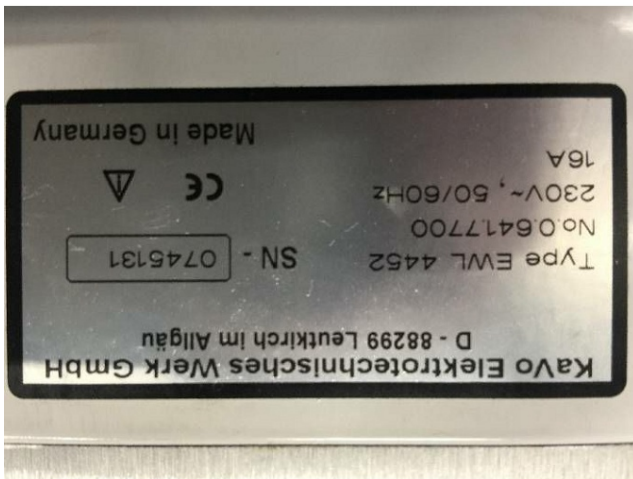

Machine

Inventory N° **12938**
 Description **Converter**
 Brand **IBAG**
 Model **EWL 4452**
 Serial No **0745131**
 Year **N/A**

Heading

Power supply

Operating voltage **230 VAC**
 Nominal current **16 A**

Accessories

None

Pictures

HD pictures and videos on request.

All data such as technical specifications, weight, dimensions, illustrations are indicative and subject to change without notice.

Inventory N° **12938**

HD pictures and videos on request.

All data such as technical specifications, weight, dimensions, illustrations are indicative and subject to change without notice.

Inventory N° **12938**

HD pictures and videos on request.