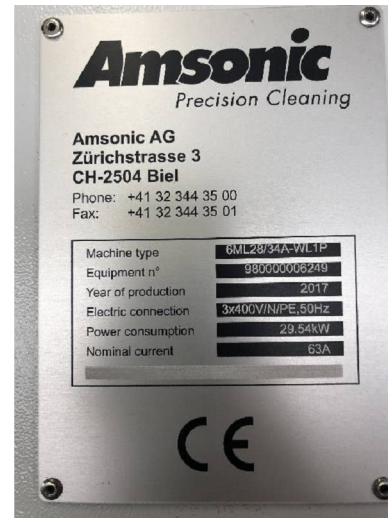

Machine

Inventory N° **12934**
 Description **Washing machine**

Brand **AMSONIC**
 Model **6ML28/34A-WL1P**
 Serial No **98000006249**
 Year **2017**

Heading

Number of baths	6
Work containers	1
Description	Lavage chaud
Dimension	400x300x300 mm
Capacity	40 l
Frequency	25/50 KHz
Work containers	2
Description	Lavage chaud
Dimension	400x300x300 mm
Capacity	40 l
Frequency	25/50 KHz
Work containers	3
Description	Rinçage froid/eau
Dimension	400x300x300 mm
Capacity	40 l
Work containers	4
Description	Rinçage EDI
Dimension	400x300x300 mm
Frequency	40 KHz
Contents	40 l
Work containers	5
Description	Rinçage chaud
Dimension	400x300x300 mm
Contents	40 l
Work containers	6
Description	Sécheur
Dimension	400x300x300 mm

HD pictures and videos on request.

All data such as technical specifications, weight, dimensions, illustrations are indicative and subject to change without notice.

Inventory N° 12934

Max. temperature	100 °C
Heating	9 kW
Overall dimensions: l x w x h	mm
Dryer	2x

Accessories

None

Pictures

HD pictures and videos on request.

All data such as technical specifications, weight, dimensions, illustrations are indicative and subject to change without notice.

Inventory N° 12934

HD pictures and videos on request.

All data such as technical specifications, weight, dimensions, illustrations are indicative and subject to change without notice.

Inventory N° 12934

HD pictures and videos on request.