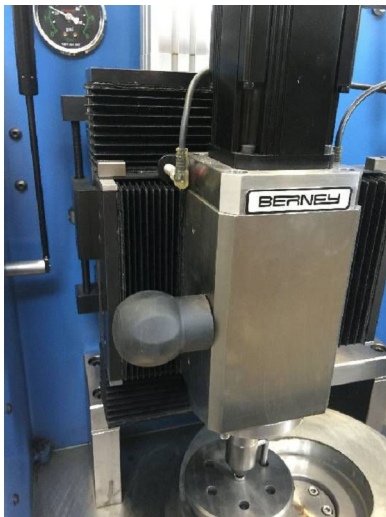

Machine

Inventory N°	12930
Description	Polishing machine
Brand	MISSIMI BERNEY
Model	BP6E
Serial No	1268
Year	2008

Heading

Air pressure 6 bar

Power supply

Operating voltage 230 VAC

Power 2 kVA

Over-all dimensions

Over-all-dimension (length-width-height) 800x700x700 mm

Weight 215 kg

Accessories

None

Pictures

HD pictures and videos on request.

All data such as technical specifications, weight, dimensions, illustrations are indicative and subject to change without notice.

Inventory N° 12930

HD pictures and videos on request.

All data such as technical specifications, weight, dimensions, illustrations are indicative and subject to change without notice.

Inventory N° 12930

HD pictures and videos on request.
All data such as technical specifications, weight, dimensions, illustrations are indicative and subject to change without notice.