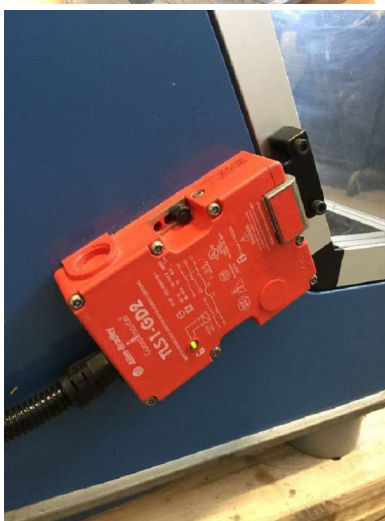

Machine

Inventory N°	12930
Description	Polishing machine
Brand	MISSIMI BERNEY
Model	BP6E
Serial No	1268
Year	2008

Heading

Air pressure 6 bar

Power supply

Operating voltage 230 VAC

Power 2 kVA

Over-all dimensions

Over-all-dimension (length-width-height) 800x700x700 mm

Weight 215 kg

Accessories

None

Pictures

HD pictures and videos on request.

All data such as technical specifications, weight, dimensions, illustrations are indicative and subject to change without notice.

Inventory N° 12930

HD pictures and videos on request.

All data such as technical specifications, weight, dimensions, illustrations are indicative and subject to change without notice.

Inventory N° 12930

HD pictures and videos on request.
All data such as technical specifications, weight, dimensions, illustrations are indicative and subject to change without notice.