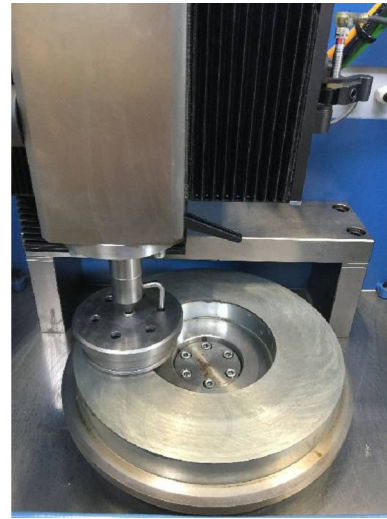

Inventory N° 12930

HD pictures and videos on request.

All data such as technical specifications, weight, dimensions, illustrations are indicative and subject to change without notice.