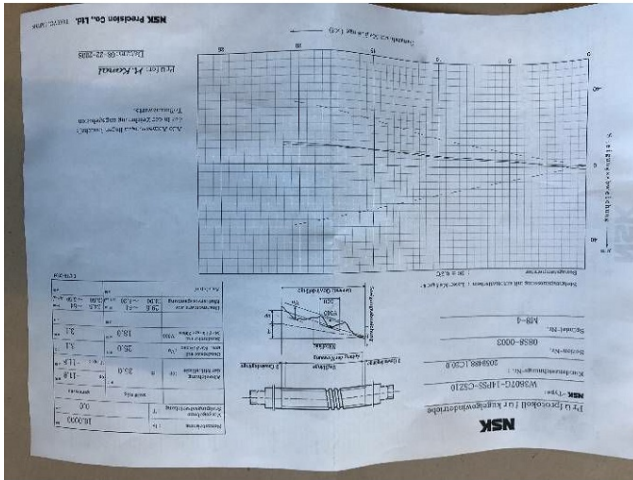

HD pictures and videos on request.
All data such as technical specifications, weight, dimensions, illustrations are indicative and subject to change without notice.

Greub Machines SA
39, bd des Eplatures
CH - 2300 La Chaux-de-Fonds

Tél, + 41 32 925 95 40
Fax +41 32 925 95 45
TVA: CHE-107.032.881

Site : www.greub.ch
E-mail : info@greub.ch