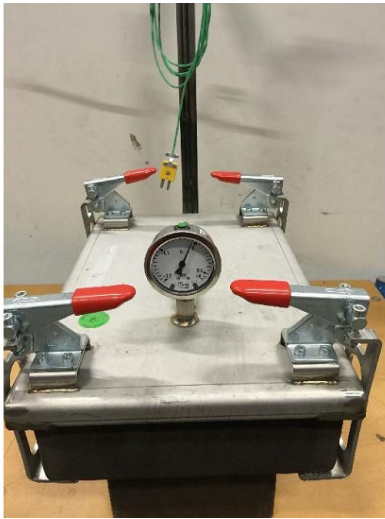

Machine

Inventory N° **12877**
 Description **pour/for/für Four**

Brand **NABERTHERM**
 Model
 Serial No
 Year **N/A**

Heading

Over-all-dimension (length-width-height)	300x410x350 mm
Internal dimensions	170x300x130 mm

Accessories

None

Pictures

HD pictures and videos on request.

All data such as technical specifications, weight, dimensions, illustrations are indicative and subject to change without notice.

Inventory N° 12877