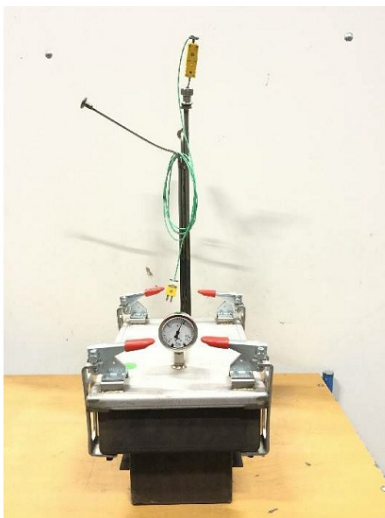

Machine

Inventory N° **12877**
 Description **pour/for/für Four**

Brand **NABERTHERM**
 Model
 Serial No
 Year **N/A**

Heading

Over-all-dimension (length-width-height)	300x410x350 mm
Internal dimensions	170x300x130 mm

Accessories

None

Pictures

HD pictures and videos on request.

All data such as technical specifications, weight, dimensions, illustrations are indicative and subject to change without notice.

Inventory N° 12877