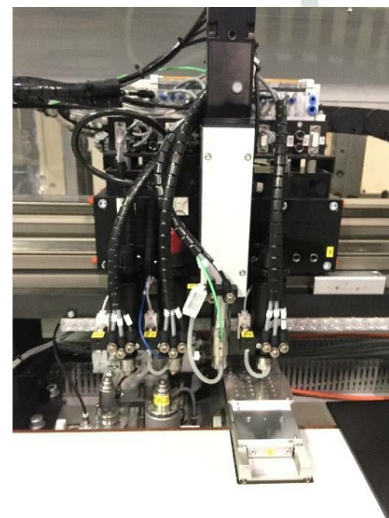

Machine

Inventory N° **12812**
Description **Pressure insertion machine**

Brand **LECUREUX**
Model
Serial No
Year **N/A**

Accessories

None

Pictures

HD pictures and videos on request.

All data such as technical specifications, weight, dimensions, illustrations are indicative and subject to change without notice.

Inventory N° 12812

HD pictures and videos on request.

All data such as technical specifications, weight, dimensions, illustrations are indicative and subject to change without notice.