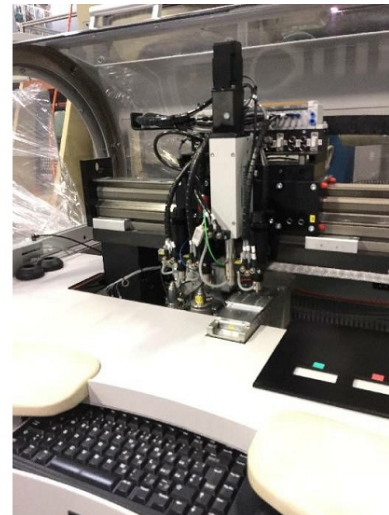

Machine

Inventory N° **12812**
Description **Pressure insertion machine**

Brand **LECUREUX**
Model
Serial No
Year **N/A**

Accessories

None

Pictures

HD pictures and videos on request.

All data such as technical specifications, weight, dimensions, illustrations are indicative and subject to change without notice.

Inventory N° 12812

HD pictures and videos on request.

All data such as technical specifications, weight, dimensions, illustrations are indicative and subject to change without notice.