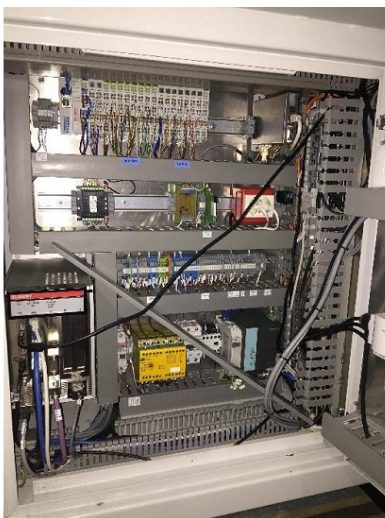

Machine

Inventory N° **12812**
Description **Pressure insertion machine**

Brand **LECUREUX**
Model
Serial No
Year **N/A**

Accessories

None

Pictures

HD pictures and videos on request.

All data such as technical specifications, weight, dimensions, illustrations are indicative and subject to change without notice.

Inventory N° 12812

HD pictures and videos on request.

All data such as technical specifications, weight, dimensions, illustrations are indicative and subject to change without notice.