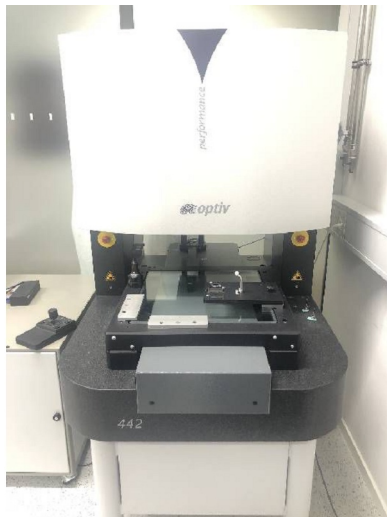

Inventory N° 12679

HD pictures and videos on request.

All data such as technical specifications, weight, dimensions, illustrations are indicative and subject to change without notice.