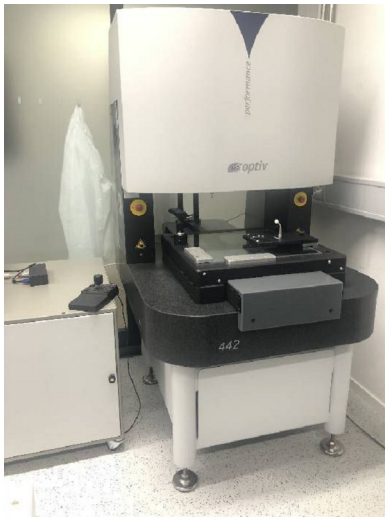

Pictures

HD pictures and videos on request.

All data such as technical specifications, weight, dimensions, illustrations are indicative and subject to change without notice.