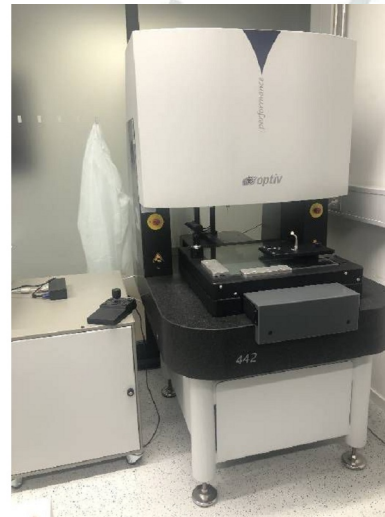

Machine

Inventory N°	12679
Description	Measuring machine
Brand	HEXAGON
Model	OPTIV 442
Serial No	1210X0004GC
Year	2013

Heading

Axe x	250-400 mm
Axe y	125-200 mm
Axe z	200 mm
Over-all-dimension (length-width-height)	1300x2000x1750 mm
Weight	1000 kg

Accessories

None

Pictures

HD pictures and videos on request.

All data such as technical specifications, weight, dimensions, illustrations are indicative and subject to change without notice.

Inventory N° 12679

HD pictures and videos on request.

All data such as technical specifications, weight, dimensions, illustrations are indicative and subject to change without notice.

Inventory N° 12679

HD pictures and videos on request.