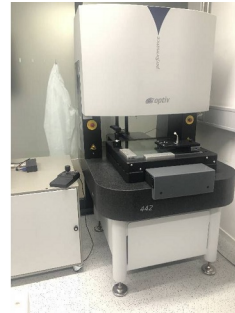

Machine

Inventory N°	12679
Description	Measuring machine
Brand	HEXAGON
Model	OPTIV 442
Serial No	1210X0004GC
Year	2013

Heading

Axe x	250-400 mm
Axe y	125-200 mm
Axe z	200 mm
Over-all-dimension (length-width-height)	1300x2000x1750 mm
Weight	1000 kg

Accessories

None

Pictures

HD pictures and videos on request.

All data such as technical specifications, weight, dimensions, illustrations are indicative and subject to change without notice.

Inventory N° 12679

HD pictures and videos on request.

All data such as technical specifications, weight, dimensions, illustrations are indicative and subject to change without notice.

Inventory N° 12679

HD pictures and videos on request.