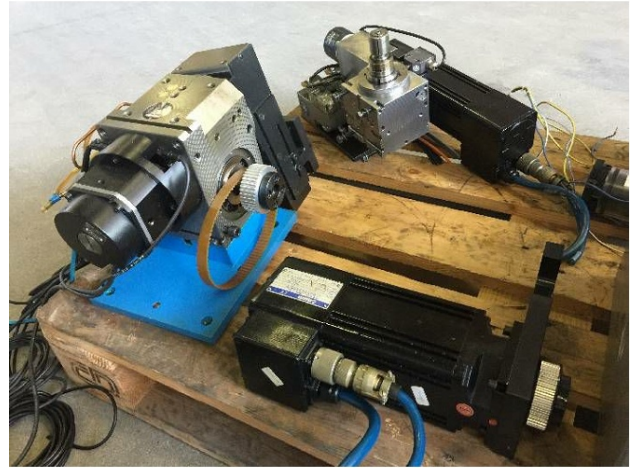

### Head

Length	700 mm
Width	300 mm
Height	280 mm

### Motor

Length	500 mm
Width	230 mm
Height	250 mm

## Pictures

HD pictures and videos on request.

All data such as technical specifications, weight, dimensions, illustrations are indicative and subject to change without notice.

Inventory N° 12574

HD pictures and videos on request.