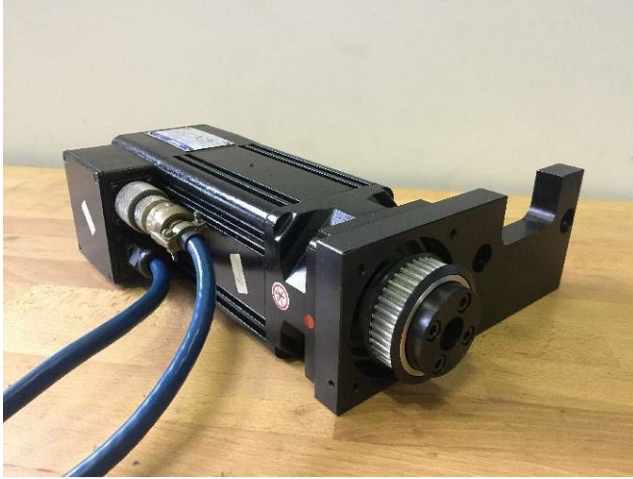

Inventory N° 12574

HD pictures and videos on request.

All data such as technical specifications, weight, dimensions, illustrations are indicative and subject to change without notice.