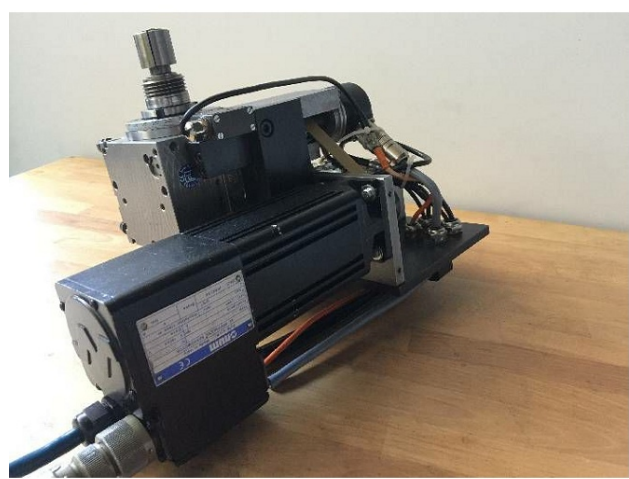

Pictures

HD pictures and videos on request.

All data such as technical specifications, weight, dimensions, illustrations are indicative and subject to change without notice.