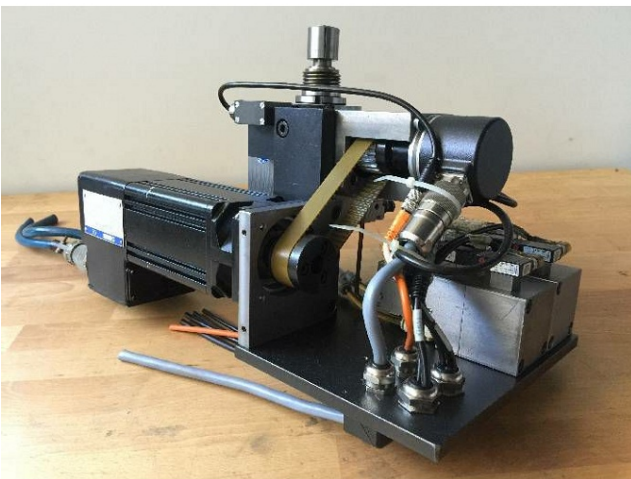

Pictures

HD pictures and videos on request.

All data such as technical specifications, weight, dimensions, illustrations are indicative and subject to change without notice.