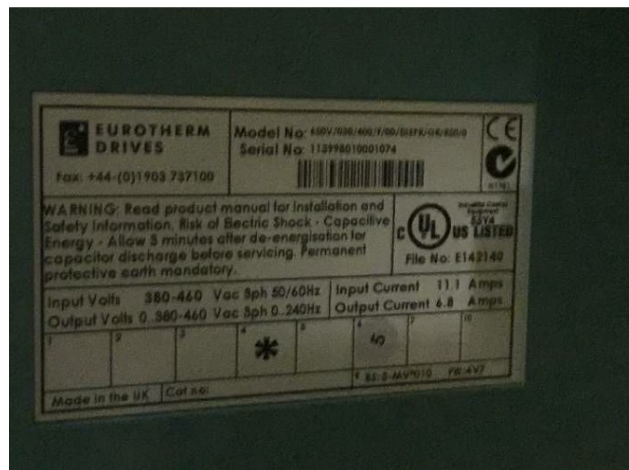

Machine

Inventory N° **12548**
 Description **Nc-control**

Brand **NUM**
 Model **720 F**
 Serial No **114503**
 Year **1994**

Accessories

None

Pictures

HD pictures and videos on request.

All data such as technical specifications, weight, dimensions, illustrations are indicative and subject to change without notice.

Inventory N° 12548

HD pictures and videos on request.
All data such as technical specifications, weight, dimensions, illustrations are indicative and subject to change without notice.

Inventory N° 12548