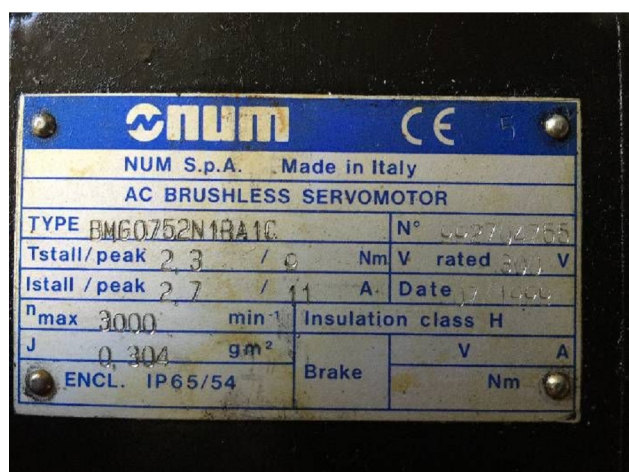

Machine

Inventory N° **12422**
 Description **Nc-control**

Brand **NUM**
 Model **1040**
 Serial No **116379**
 Year **1994**

Heading

Serial n° 11131/001

Year of manufacture 1999

Serial n° 13955

Year of manufacture 1999

HD pictures and videos on request.

All data such as technical specifications, weight, dimensions, illustrations are indicative and subject to change without notice.

Inventory N° 12422

HD pictures and videos on request.

All data such as technical specifications, weight, dimensions, illustrations are indicative and subject to change without notice.

Inventory N° 12422

HD pictures and videos on request.

All data such as technical specifications, weight, dimensions, illustrations are indicative and subject to change without notice.