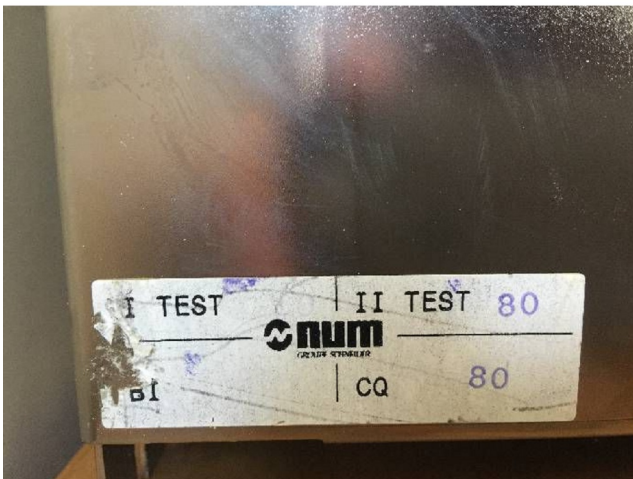

Inventory N° 12422

HD pictures and videos on request.

All data such as technical specifications, weight, dimensions, illustrations are indicative and subject to change without notice.