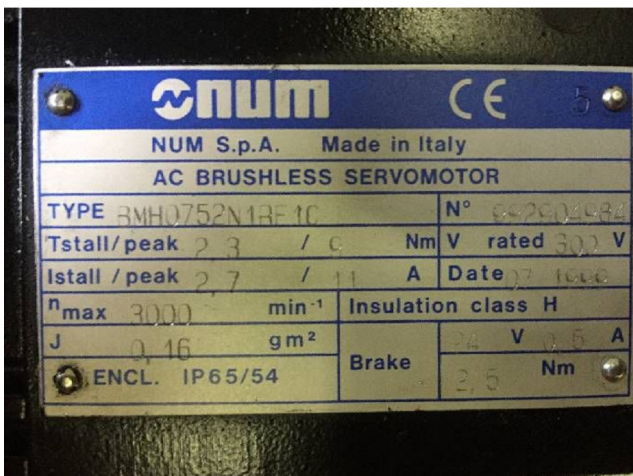

Inventory N° 12422

HD pictures and videos on request.

All data such as technical specifications, weight, dimensions, illustrations are indicative and subject to change without notice.