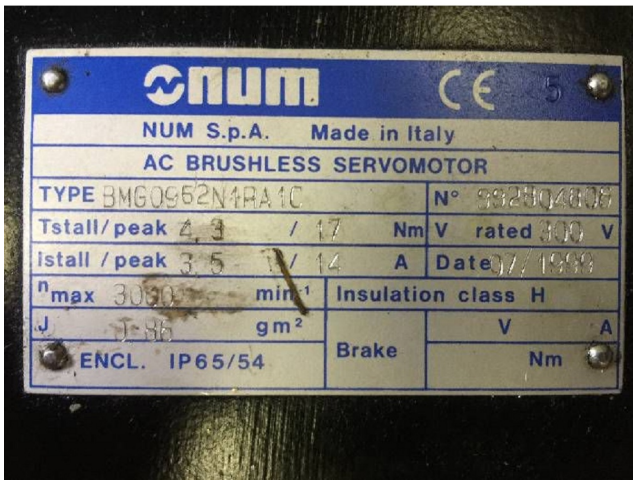

Inventory N° 12422

HD pictures and videos on request.

All data such as technical specifications, weight, dimensions, illustrations are indicative and subject to change without notice.