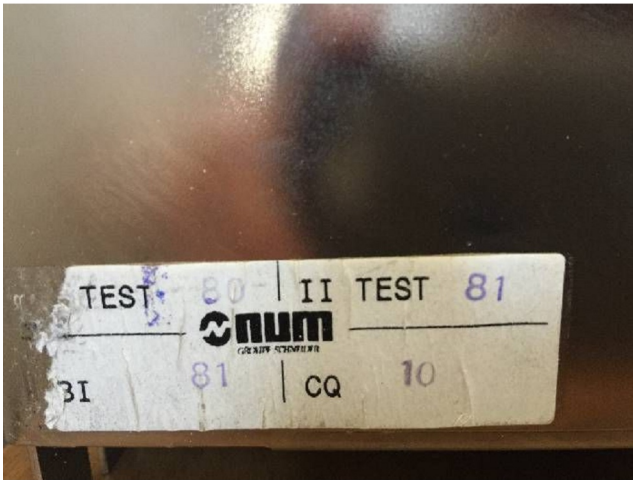

Machine

Inventory N° **12422**
 Description **Nc-control**

Brand **NUM**
 Model **1040**
 Serial No **116379**
 Year **1994**

Heading

Serial n° 11131/001

Year of manufacture 1999

Serial n° 13955

Year of manufacture 1999

HD pictures and videos on request.

All data such as technical specifications, weight, dimensions, illustrations are indicative and subject to change without notice.

Inventory N° 12422

HD pictures and videos on request.

All data such as technical specifications, weight, dimensions, illustrations are indicative and subject to change without notice.

Inventory N° 12422

HD pictures and videos on request.

All data such as technical specifications, weight, dimensions, illustrations are indicative and subject to change without notice.