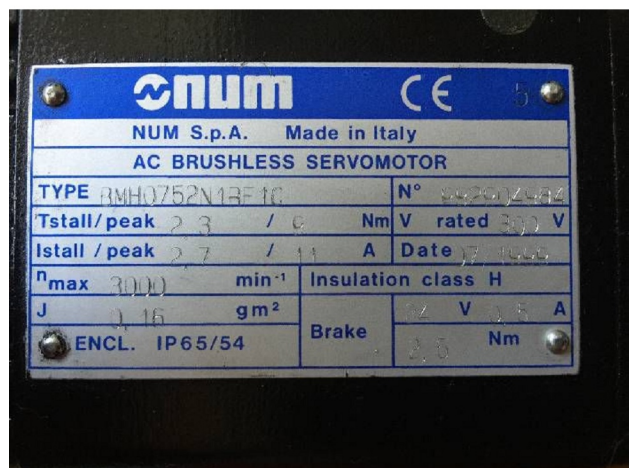

Machine

Inventory N° **12422**
 Description **Nc-control**

Brand **NUM**
 Model **1040**
 Serial No **116379**
 Year **1994**

Heading

Serial n° 11131/001

Year of manufacture 1999

Serial n° 13955

Year of manufacture 1999

HD pictures and videos on request.

All data such as technical specifications, weight, dimensions, illustrations are indicative and subject to change without notice.

Inventory N° 12422

HD pictures and videos on request.

All data such as technical specifications, weight, dimensions, illustrations are indicative and subject to change without notice.

Inventory N° 12422

HD pictures and videos on request.

All data such as technical specifications, weight, dimensions, illustrations are indicative and subject to change without notice.