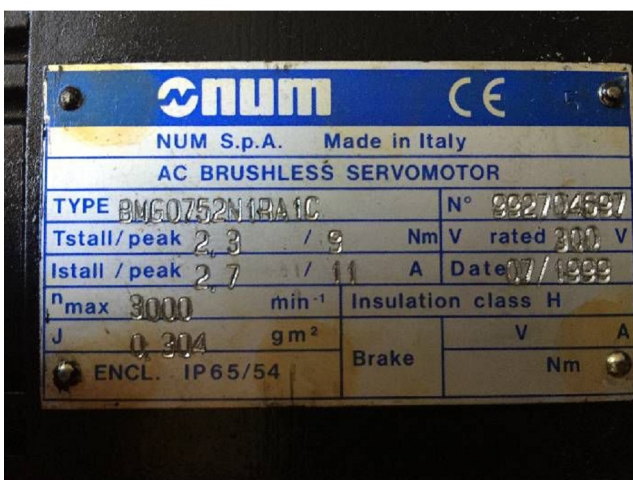

Machine

Inventory N° **12422**
 Description **Nc-control**

Brand **NUM**
 Model **1040**
 Serial No **116379**
 Year **1994**

Heading

Serial n° 11131/001

Year of manufacture 1999

Serial n° 13955

Year of manufacture 1999

HD pictures and videos on request.

All data such as technical specifications, weight, dimensions, illustrations are indicative and subject to change without notice.

Inventory N° 12422

HD pictures and videos on request.

All data such as technical specifications, weight, dimensions, illustrations are indicative and subject to change without notice.

Inventory N° 12422

HD pictures and videos on request.

All data such as technical specifications, weight, dimensions, illustrations are indicative and subject to change without notice.