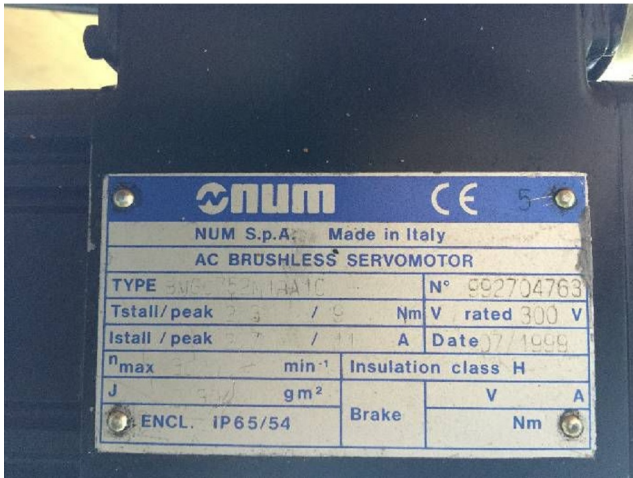

Machine

Inventory N° **12422**
 Description **Nc-control**

Brand **NUM**
 Model **1040**
 Serial No **116379**
 Year **1994**

Heading

Serial n° 11131/001

Year of manufacture 1999

Serial n° 13955

Year of manufacture 1999

HD pictures and videos on request.

All data such as technical specifications, weight, dimensions, illustrations are indicative and subject to change without notice.

Inventory N° 12422

HD pictures and videos on request.

All data such as technical specifications, weight, dimensions, illustrations are indicative and subject to change without notice.

Inventory N° 12422

HD pictures and videos on request.

All data such as technical specifications, weight, dimensions, illustrations are indicative and subject to change without notice.