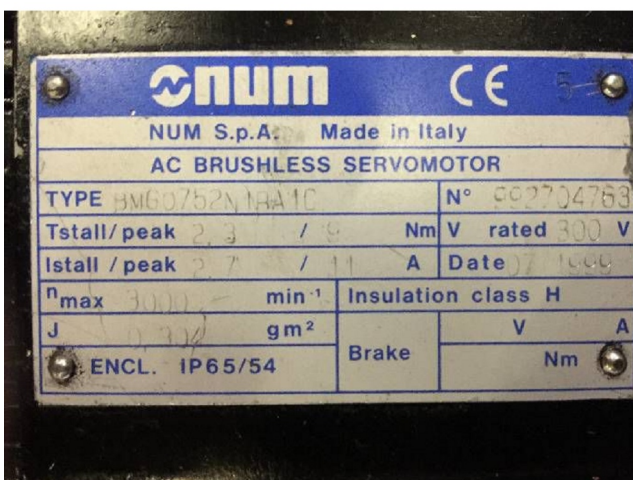

Inventory N° 12422

HD pictures and videos on request.

All data such as technical specifications, weight, dimensions, illustrations are indicative and subject to change without notice.