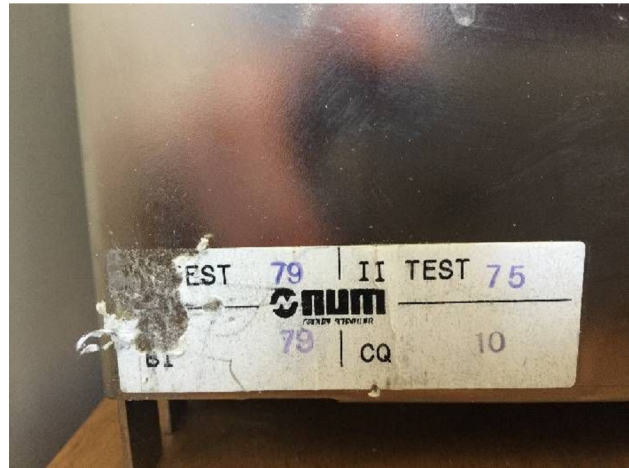

Machine

Inventory N° **12422**
 Description **Nc-control**

Brand **NUM**
 Model **1040**
 Serial No **116379**
 Year **1994**

Heading

Serial n° 11131/001

Year of manufacture 1999

Serial n° 13955

Year of manufacture 1999

Accessories

None

Pictures

HD pictures and videos on request.

All data such as technical specifications, weight, dimensions, illustrations are indicative and subject to change without notice.

Inventory N° 12422

HD pictures and videos on request.

All data such as technical specifications, weight, dimensions, illustrations are indicative and subject to change without notice.

Inventory N° 12422

HD pictures and videos on request.

All data such as technical specifications, weight, dimensions, illustrations are indicative and subject to change without notice.

Inventory N° 12422

HD pictures and videos on request.

All data such as technical specifications, weight, dimensions, illustrations are indicative and subject to change without notice.