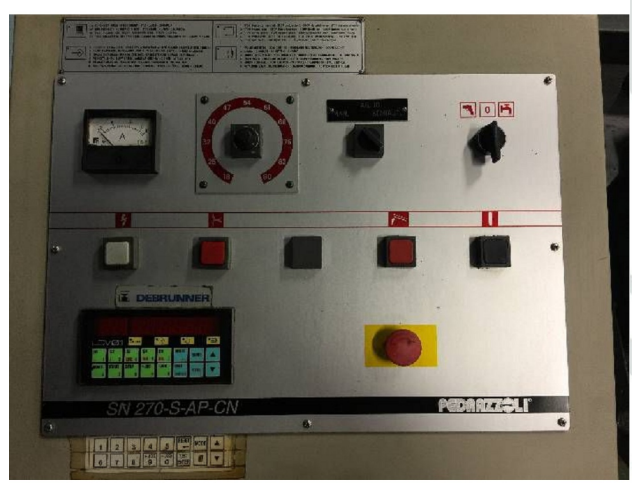

Machine

Inventory N°	12414
Description	Band saw
Brand	PEDRAZZOLI
Model	BROWN SN 270 /S-AP
Serial No	022210
Year	1996

Heading

Cut range: round up to	220 mm
Cutting speed	35-70
Band length	2825x25,4x0,9 mm
Voltage	380 Volt
Power	5 Kw
Machine's weight	900 Kg
Overall dimensions: l x w x h	2640x1600x1700 mm

Accessories

None

Pictures

HD pictures and videos on request.

All data such as technical specifications, weight, dimensions, illustrations are indicative and subject to change without notice.

Inventory N° 12414

Velocità ridotta per inox e larghe sezioni
Reduced speed for inox and large sections
Reduzierte Geschwindigkeit für Inox und breite Sektionen

Emissioni
Emission
Emissionen 7-10%

HD pictures and videos on request.