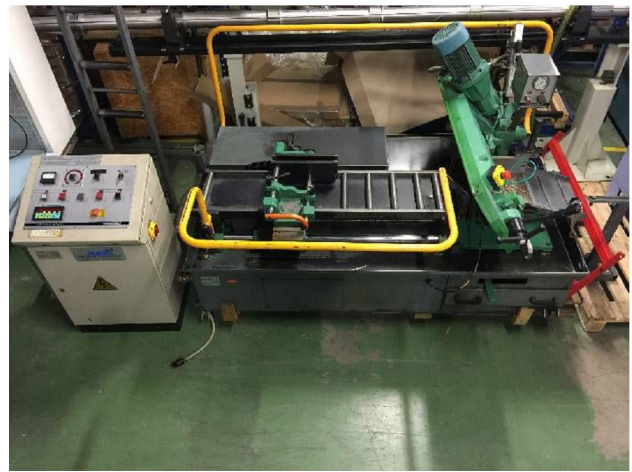

Machine

Inventory N°	12414
Description	Band saw
Brand	PEDRAZZOLI
Model	BROWN SN 270 /S-AP
Serial No	022210
Year	1996

Heading

Cut range: round up to	220 mm
Cutting speed	35-70
Band length	2825x25,4x0,9 mm
Voltage	380 Volt
Power	5 Kw
Machine's weight	900 Kg
Overall dimensions: l x w x h	2640x1600x1700 mm

Accessories

None

Pictures

HD pictures and videos on request.

All data such as technical specifications, weight, dimensions, illustrations are indicative and subject to change without notice.

Inventory N° 12414