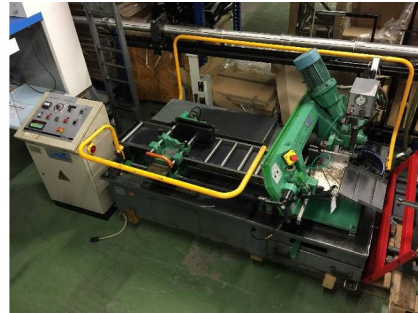

Machine

Inventory N°	12414
Description	Band saw
Brand	PEDRAZZOLI
Model	BROWN SN 270 /S-AP
Serial No	022210
Year	1996

Heading

Cut range: round up to	220 mm
Cutting speed	35-70
Band length	2825x25,4x0,9 mm
Voltage	380 Volt
Power	5 Kw
Machine's weight	900 Kg
Overall dimensions: l x w x h	2640x1600x1700 mm

Accessories

None

Pictures

HD pictures and videos on request.

All data such as technical specifications, weight, dimensions, illustrations are indicative and subject to change without notice.

Inventory N° 12414

Velocità ridotta per inox e larghe sezioni
Reduced speed for inox and large sections
Reduzierte Geschwindigkeit für Inox und breite Sektionen

Emissioni
Emission
Emissionen 7-10%

HD pictures and videos on request.