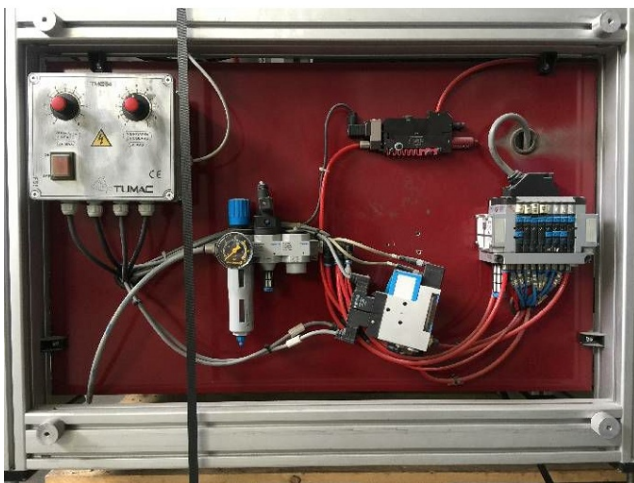

Inventory N° 12407

HD pictures and videos on request.

All data such as technical specifications, weight, dimensions, illustrations are indicative and subject to change without notice.