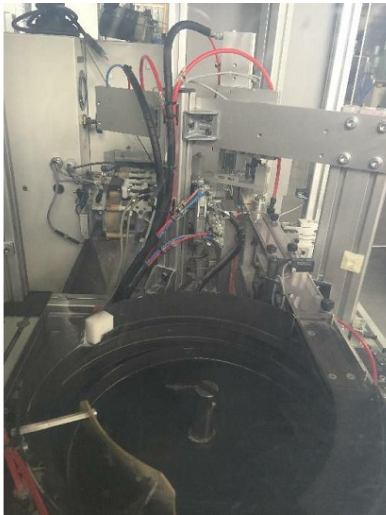

Machine

Inventory N°	12407
Description	Sand blasting cabin
Brand	BREMOR
Model	PAS DE MODELE
Serial No	
Year	N/A

Heading

Internal dimensions	1000x800x700 mm
Overall dimensions: l x w x h	2000x1000x2000 mm
Weight	320 Kg

Accessories

None

Pictures

HD pictures and videos on request.

All data such as technical specifications, weight, dimensions, illustrations are indicative and subject to change without notice.

Inventory N° 12407

HD pictures and videos on request.

All data such as technical specifications, weight, dimensions, illustrations are indicative and subject to change without notice.

Inventory N° 12407

HD pictures and videos on request.