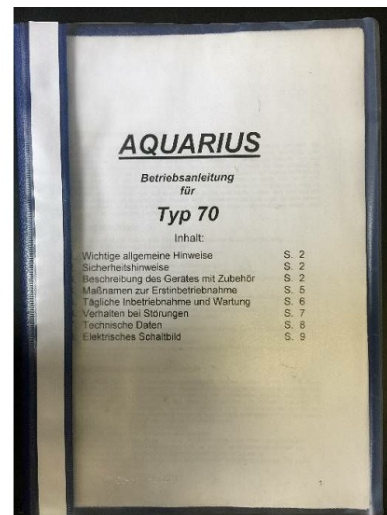

## Machine

Inventory N°	<b>12400</b>
Description	Welding machine
Brand	<b>AQUARIUS</b>
Model	<b>TYP 70</b>
Serial No	<b>1732/08</b>
Year	<b>N/A</b>

## Pictures

HD pictures and videos on request.

All data such as technical specifications, weight, dimensions, illustrations are indicative and subject to change without notice.

Inventory N° 12400

HD pictures and videos on request.