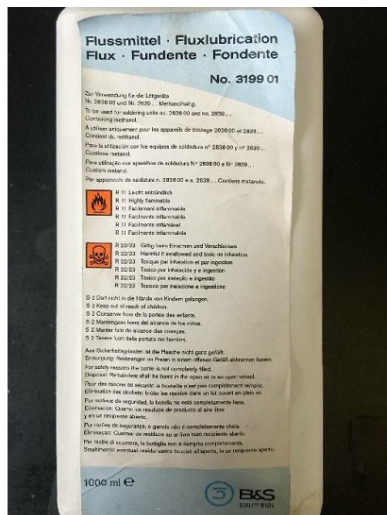

## Machine

Inventory N°	<b>12400</b>
Description	Welding machine
Brand	<b>AQUARIUS</b>
Model	<b>TYP 70</b>
Serial No	<b>1732/08</b>
Year	<b>N/A</b>

## Pictures

HD pictures and videos on request.

All data such as technical specifications, weight, dimensions, illustrations are indicative and subject to change without notice.

Inventory N° 12400

HD pictures and videos on request.