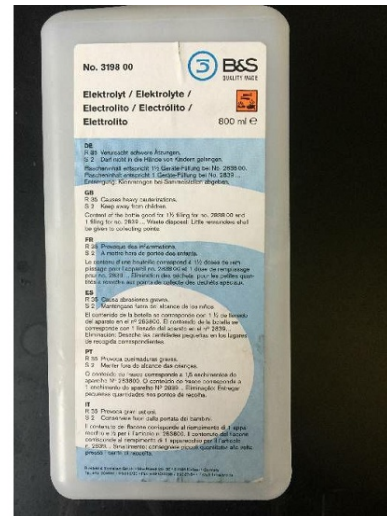

## Machine

Inventory N°	<b>12400</b>
Description	Welding machine
Brand	<b>AQUARIUS</b>
Model	<b>TYP 70</b>
Serial No	<b>1732/08</b>
Year	<b>N/A</b>

## Pictures

HD pictures and videos on request.

All data such as technical specifications, weight, dimensions, illustrations are indicative and subject to change without notice.

Inventory N° 12400

HD pictures and videos on request.