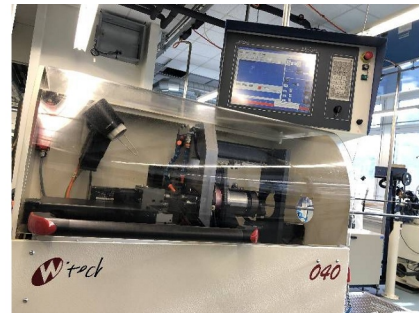

## Machine

---

Inventory N° **12322**  
Description **Automatic lathe**

Brand **WITECH**  
Model **040**  
Serial No  
Year **N/A**