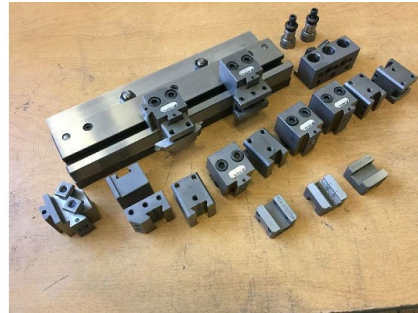

Machine

Inventory N° **12248**
Description Divers tools
Brand **GUDEL**
Model
Serial No
Year **N/A**

Accessories

None

Pictures

HD pictures and videos on request.

All data such as technical specifications, weight, dimensions, illustrations are indicative and subject to change without notice.