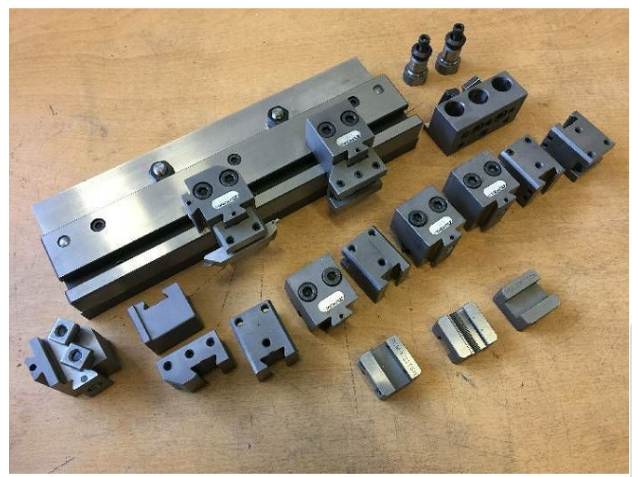

Machine

Inventory N° **12248**
Description Divers tools
Brand **GUDEL**
Model
Serial No
Year **N/A**

Accessories

None

Pictures

HD pictures and videos on request.

All data such as technical specifications, weight, dimensions, illustrations are indicative and subject to change without notice.