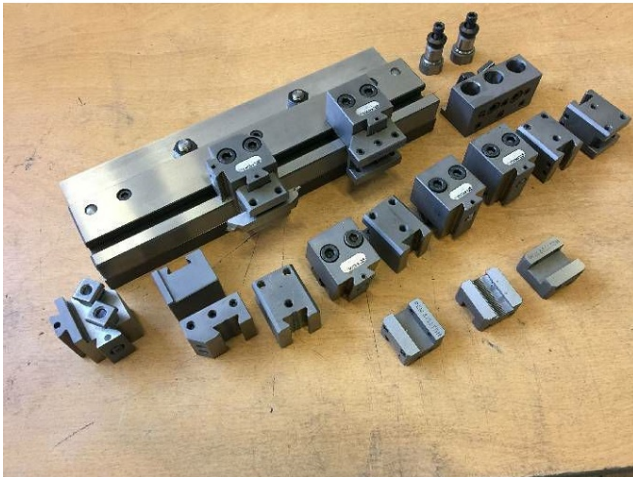

Machine

Inventory N° **12248**
Description Divers tools
Brand **GUDEL**
Model
Serial No
Year **N/A**

Accessories

None

Pictures

HD pictures and videos on request.

All data such as technical specifications, weight, dimensions, illustrations are indicative and subject to change without notice.