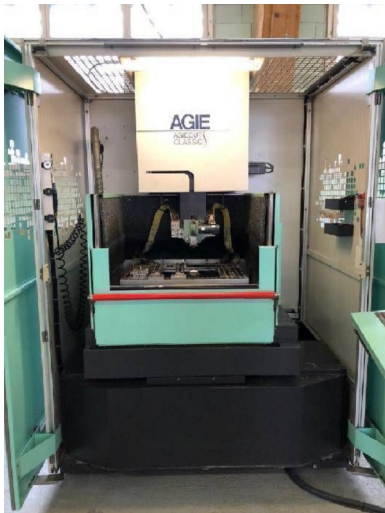

Machine

Inventory N° **12137**
Description **Électro-érosion à fil**

Brand **AGIE**
Model **AGIECUT CLASSIC**
Serial No
Year **2000**

Accessories

None

Pictures

HD pictures and videos on request.

All data such as technical specifications, weight, dimensions, illustrations are indicative and subject to change without notice.