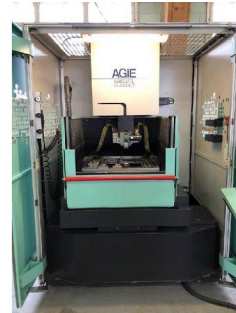

Machine

Inventory N° **12137**
Description **Électro-érosion à fil**

Brand **AGIE**
Model **AGIECUT CLASSIC**
Serial No
Year **2000**

Accessories

None

Pictures

HD pictures and videos on request.

All data such as technical specifications, weight, dimensions, illustrations are indicative and subject to change without notice.