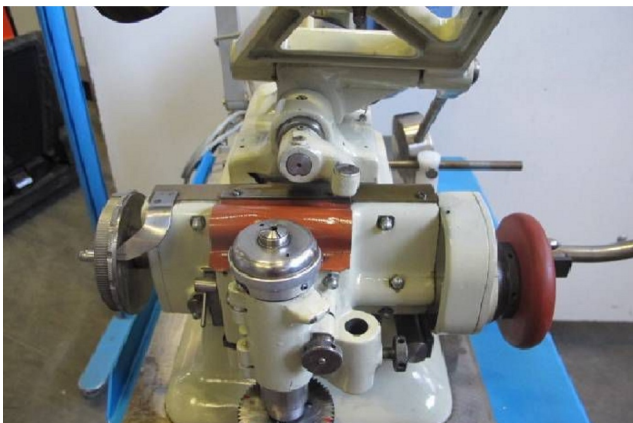

Machine

Inventory N°	12005
Description	Grinding machine
Brand	N/A
Model	
Serial No	
Year	N/A

Accessories

None

Pictures

HD pictures and videos on request.

All data such as technical specifications, weight, dimensions, illustrations are indicative and subject to change without notice.

Inventory N° 12005

HD pictures and videos on request.

All data such as technical specifications, weight, dimensions, illustrations are indicative and subject to change without notice.