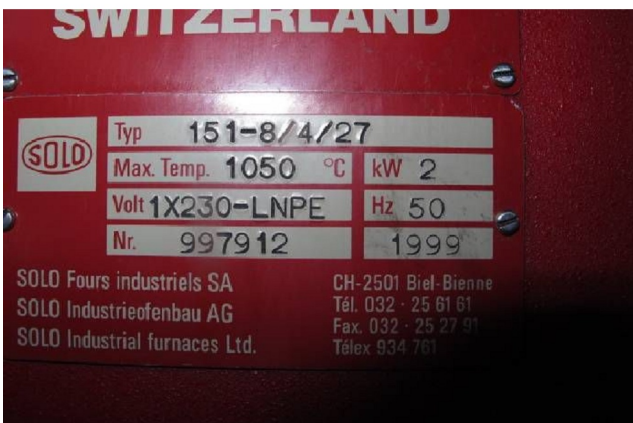

Machine

Inventory N° **10911**
Description **Furnace**

Brand **SOLO**
Model **151-8/4/27**
Serial No **997912**
Year **1999**

Heading

Max. temperature	1050 °C
Internal dimensions	40x800x350 mm
Power supply	230 Volt
Power	Kw

Accessories

None

Pictures

HD pictures and videos on request.

All data such as technical specifications, weight, dimensions, illustrations are indicative and subject to change without notice.

Inventory N° 10911