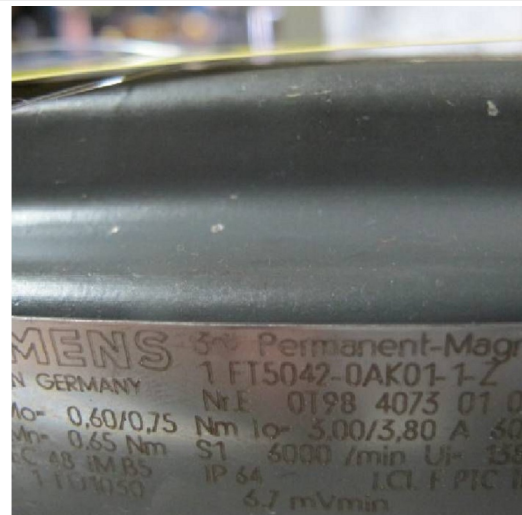

Pictures

HD pictures and videos on request.

All data such as technical specifications, weight, dimensions, illustrations are indicative and subject to change without notice.