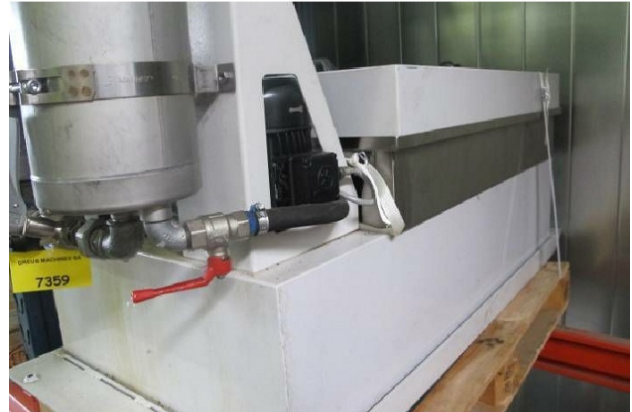

Machine

Inventory N° **7359**
Description **Coolant tank**

Brand **N/A**
Model
Serial No
Year **N/A**

Heading

Over-all-dimension (length-width-height) **1500x650x1300 mm**

Accessories

None

Pictures

HD pictures and videos on request.

All data such as technical specifications, weight, dimensions, illustrations are indicative and subject to change without notice.

Inventory N° 7359

HD pictures and videos on request.
All data such as technical specifications, weight, dimensions, illustrations are indicative and subject to change without notice.