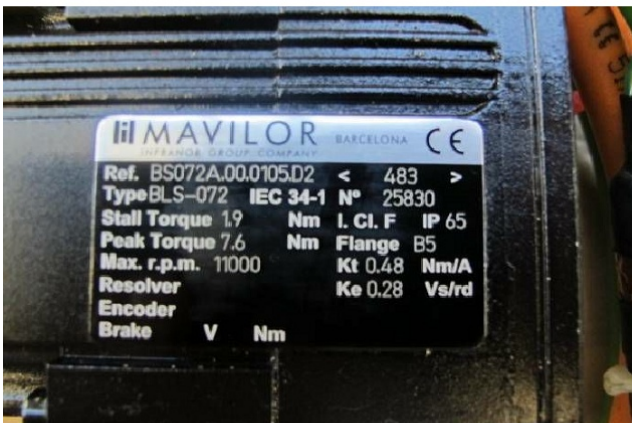

Pictures

HD pictures and videos on request.

All data such as technical specifications, weight, dimensions, illustrations are indicative and subject to change without notice.