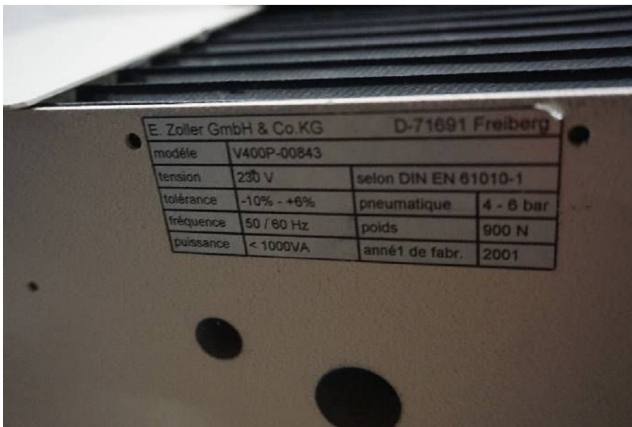

Machine

Inventory N° **15578**
Description **Banc de prereglage**

Brand **ZOLLER**
Model **V400P-00843**
Serial No **610010**
Year **2001**

Accessories

None

Pictures

HD pictures and videos on request.

All data such as technical specifications, weight, dimensions, illustrations are indicative and subject to change without notice.

Inventory N° 15578

HD pictures and videos on request.

All data such as technical specifications, weight, dimensions, illustrations are indicative and subject to change without notice.