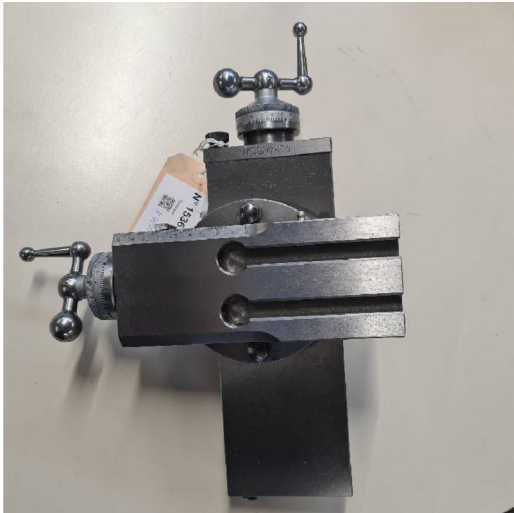

Pictures

HD pictures and videos on request.

All data such as technical specifications, weight, dimensions, illustrations are indicative and subject to change without notice.