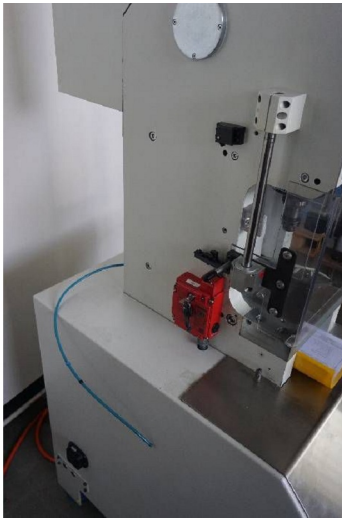

## Heading

Control **SIEMENS**

Piston diameter **ø50 mm**

## Over-all dimensions

Over-all-dimension (length-width-height) **650x1000x1700 mm**

Weight **460 Kg**

## Pictures

HD pictures and videos on request.

All data such as technical specifications, weight, dimensions, illustrations are indicative and subject to change without notice.

Inventory N° 15150

HD pictures and videos on request.