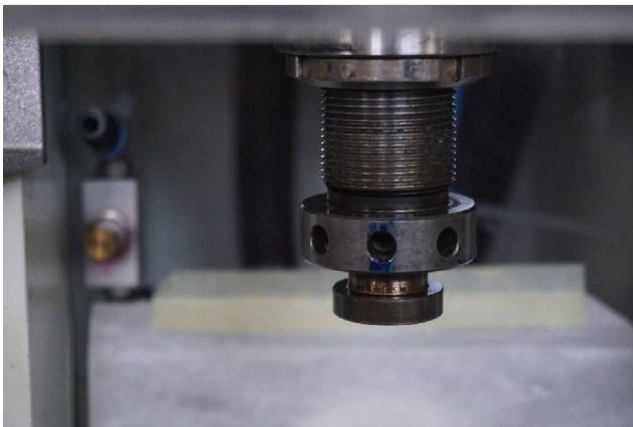

Inventory N° 15150

HD pictures and videos on request.

All data such as technical specifications, weight, dimensions, illustrations are indicative and subject to change without notice.