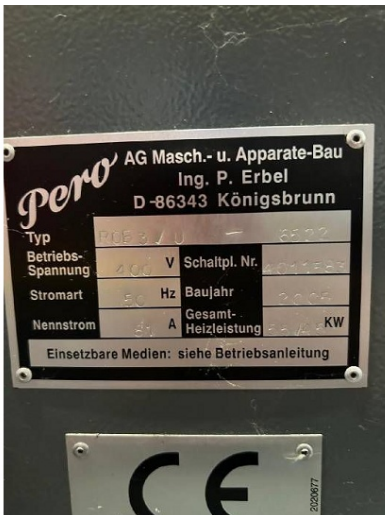

Machine

Inventory N° **15048**
Description **Washing machine**

Brand **PERO**
Model **ROBOMAT 3U**
Serial No
Year **2005**

Accessories

None

Pictures

HD pictures and videos on request.

All data such as technical specifications, weight, dimensions, illustrations are indicative and subject to change without notice.

Inventory N° **15048**

HD pictures and videos on request.

All data such as technical specifications, weight, dimensions, illustrations are indicative and subject to change without notice.