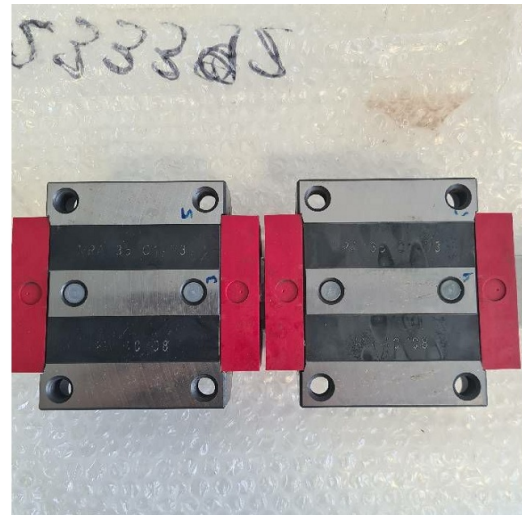

Machine

Inventory N° **14737**
Description **Linear Guide**

Brand **WILLEMIN MACODEL**
Model **MRA 35**
Serial No
Year **N/A**

Accessories

None

Pictures

HD pictures and videos on request.

All data such as technical specifications, weight, dimensions, illustrations are indicative and subject to change without notice.