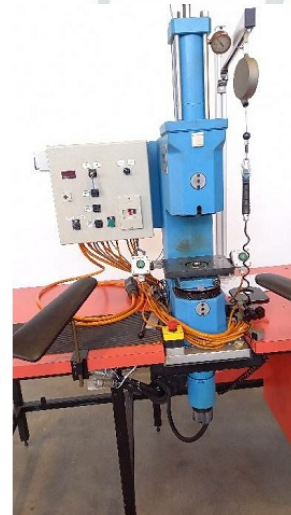

Machine

Inventory N°	14505
Description	Pneumatic press
Brand	JOSSI
Model	HP-12-N
Serial No	09149
Year	N/A

Heading

Lower extractor

Pressure	120 kN
Table size	240x180 mm
Position	ø250 mm
Power	240 bar

Over-all dimensions

Over-all-dimension (length-width-height)	1700x800x2000 mm
--	------------------

Accessories

Hydraulic unit

1

Pictures

HD pictures and videos on request.

All data such as technical specifications, weight, dimensions, illustrations are indicative and subject to change without notice.