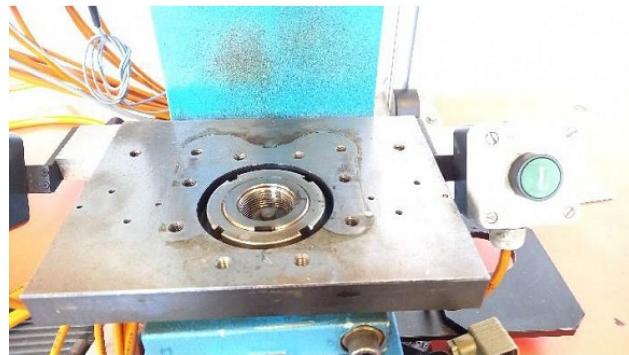

Inventory N° **14505**

HD pictures and videos on request.

All data such as technical specifications, weight, dimensions, illustrations are indicative and subject to change without notice.