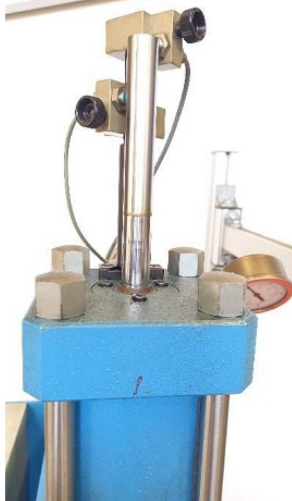

Inventory N° **14505**

HD pictures and videos on request.

All data such as technical specifications, weight, dimensions, illustrations are indicative and subject to change without notice.