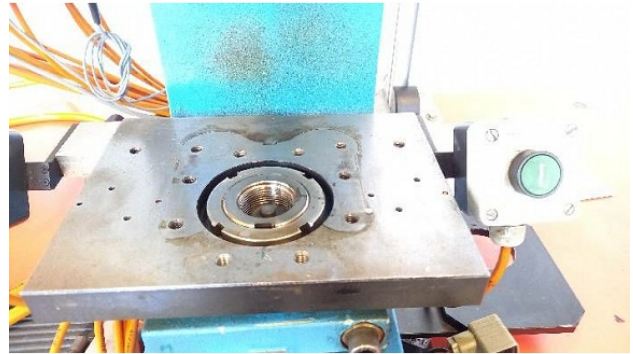

Inventory N° 14503

HD pictures and videos on request.

All data such as technical specifications, weight, dimensions, illustrations are indicative and subject to change without notice.