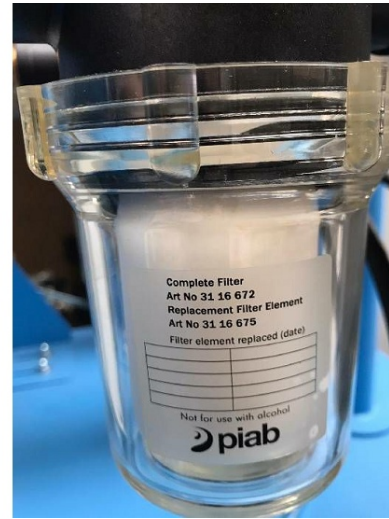

Inventory N° 13981

HD pictures and videos on request.
All data such as technical specifications, weight, dimensions, illustrations are indicative and subject to change without notice.