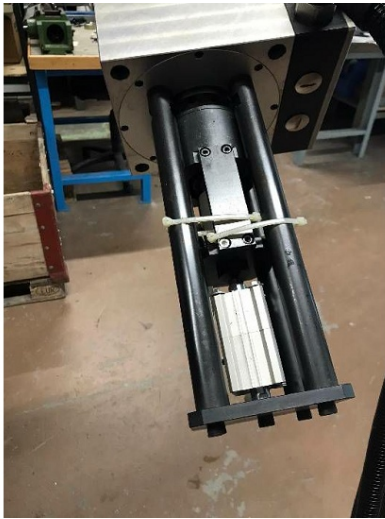

Machine

Inventory N° **13913**
Description **Dividing**

Brand **LEHMANN**
Model **EA-822.2A**
Serial No **A6630/6709**
Year **2008**

Accessories

None

Pictures

HD pictures and videos on request.

All data such as technical specifications, weight, dimensions, illustrations are indicative and subject to change without notice.

Inventory N° **13913**

HD pictures and videos on request.

All data such as technical specifications, weight, dimensions, illustrations are indicative and subject to change without notice.