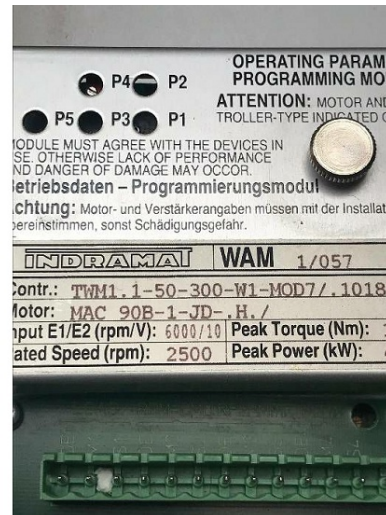

Machine

Inventory N° **13817**
Description **Amplifier**

Brand **INDRAMAT**
Model **TWM 1.1-050-300-W1-220**
Serial No
Year **N/A**

Heading

Number **2 x**

Accessories

None

Pictures

HD pictures and videos on request.

All data such as technical specifications, weight, dimensions, illustrations are indicative and subject to change without notice.

Inventory N° 13817

HD pictures and videos on request.