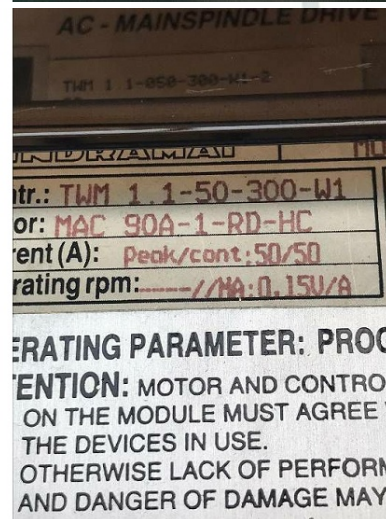

Machine

Inventory N° **13817**
Description **Amplifier**

Brand **INDRAMAT**
Model **TWM 1.1-050-300-W1-220**
Serial No
Year **N/A**

Heading

Number **2 x**

Accessories

None

Pictures

HD pictures and videos on request.

All data such as technical specifications, weight, dimensions, illustrations are indicative and subject to change without notice.

Inventory N° 13817

HD pictures and videos on request.

All data such as technical specifications, weight, dimensions, illustrations are indicative and subject to change without notice.

Inventory N° 13817

HD pictures and videos on request.

All data such as technical specifications, weight, dimensions, illustrations are indicative and subject to change without notice.