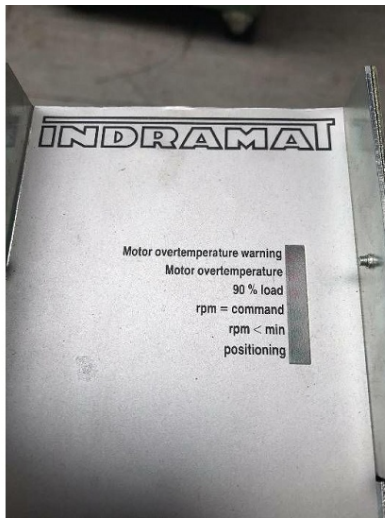

Machine

Inventory N° **13817**
Description **Amplifier**

Brand **INDRAMAT**
Model **TWM 1.1-050-300-W1-220**
Serial No
Year **N/A**

Heading

Number **2 x**

Accessories

None

Pictures

HD pictures and videos on request.

All data such as technical specifications, weight, dimensions, illustrations are indicative and subject to change without notice.

Inventory N° 13817

HD pictures and videos on request.

All data such as technical specifications, weight, dimensions, illustrations are indicative and subject to change without notice.

Inventory N° 13817

HD pictures and videos on request.

All data such as technical specifications, weight, dimensions, illustrations are indicative and subject to change without notice.