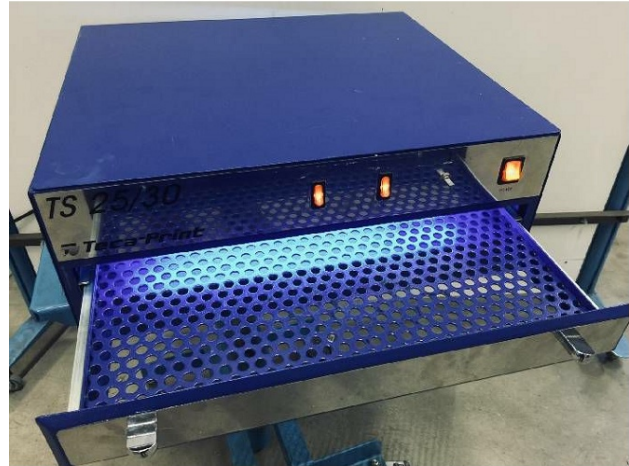

### Over-all dimensions

Over-all-dimension (length-width-height) 500x520x200 mm

Weight 10 kg

### Pictures

HD pictures and videos on request.

All data such as technical specifications, weight, dimensions, illustrations are indicative and subject to change without notice.

Inventory N° 13421

HD pictures and videos on request.  
All data such as technical specifications, weight, dimensions, illustrations are indicative and subject to change without notice.