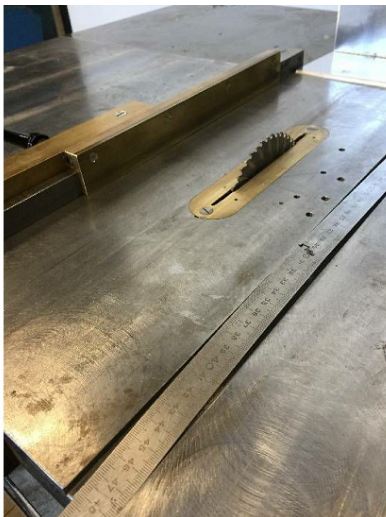

Inventory N° 13385

HD pictures and videos on request.
All data such as technical specifications, weight, dimensions, illustrations are indicative and subject to change without notice.