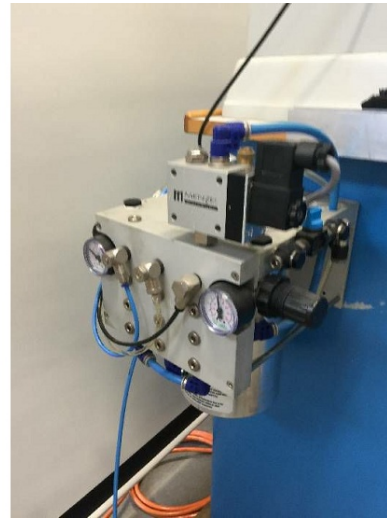

Inventory N° 13328

HD pictures and videos on request.

All data such as technical specifications, weight, dimensions, illustrations are indicative and subject to change without notice.