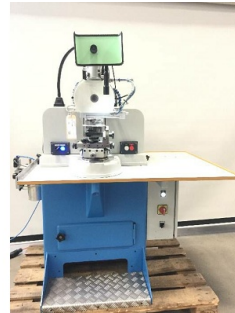

Machine

Inventory N°	13328
Description	Diamonding machine
Brand	POSALUX
Model	
Serial No	
Year	N/A

Heading

Power supply

Operating voltage	3x400 VAC
Control voltage	24 VAC

Over-all dimensions

Over-all-dimension (length-width-height)	1100x800x1500 mm
Weight	275 kg

Accessories

None

Pictures

HD pictures and videos on request.

All data such as technical specifications, weight, dimensions, illustrations are indicative and subject to change without notice.

Inventory N° 13328

HD pictures and videos on request.

All data such as technical specifications, weight, dimensions, illustrations are indicative and subject to change without notice.

Inventory N° 13328

HD pictures and videos on request.