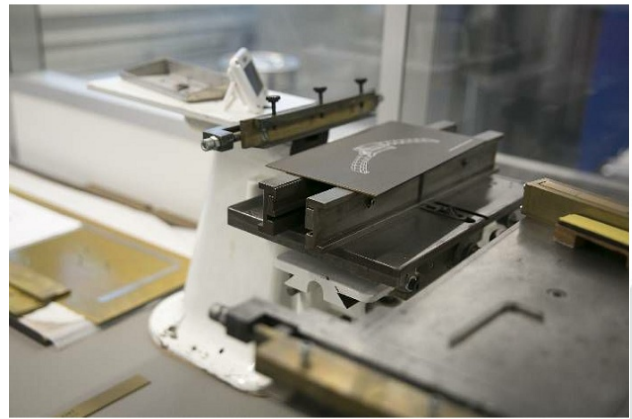

Machine

Inventory N° **13267**
Description **Screen printing machine**

Brand
Model
Serial No
Year **N/A**

Accessories

None

Pictures

HD pictures and videos on request.

All data such as technical specifications, weight, dimensions, illustrations are indicative and subject to change without notice.

Inventory N° 13267

HD pictures and videos on request.

All data such as technical specifications, weight, dimensions, illustrations are indicative and subject to change without notice.