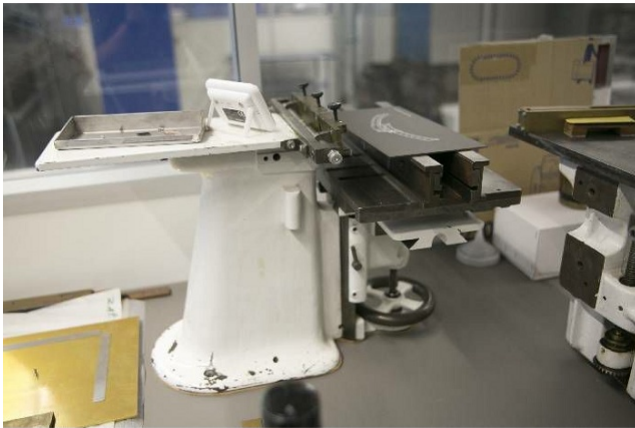

Inventory N° 13267

HD pictures and videos on request.

All data such as technical specifications, weight, dimensions, illustrations are indicative and subject to change without notice.