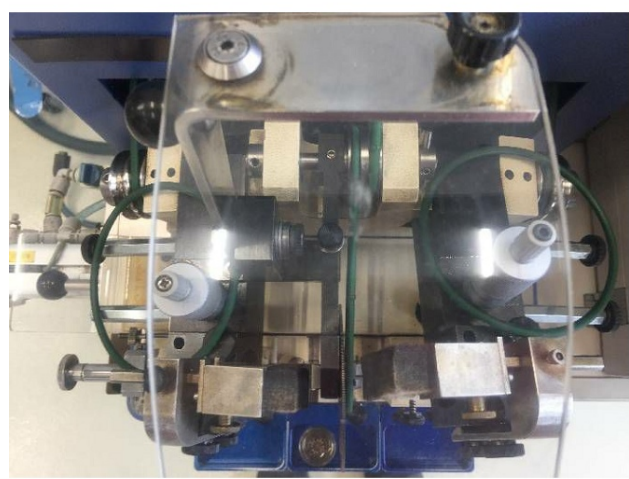

Pictures

HD pictures and videos on request.

All data such as technical specifications, weight, dimensions, illustrations are indicative and subject to change without notice.