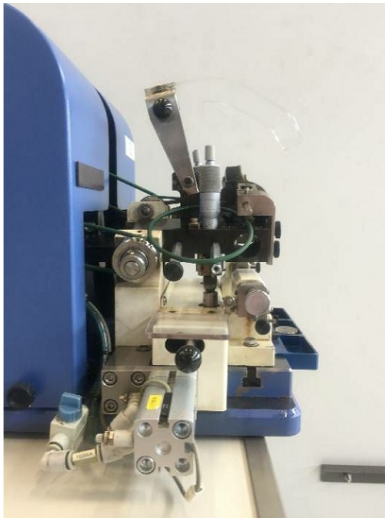

Inventory N° 13001

HD pictures and videos on request.
All data such as technical specifications, weight, dimensions, illustrations are indicative and subject to change without notice.