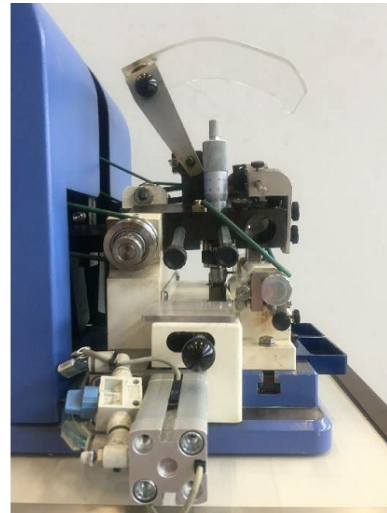

Machine

Inventory N°	12998
Description	Machine à meuler
Brand	BALDELLI
Model	
Serial No	1242
Year	2012

Heading

Diameter of grinding wheel	70 mm
Voltage	230 Volt

Overall dimensions machine

Length	600 mm
Width	600 mm
Height	400 mm
Machine's weight	Kg

Accessories

None

Pictures

HD pictures and videos on request.

All data such as technical specifications, weight, dimensions, illustrations are indicative and subject to change without notice.

Inventory N° 12998