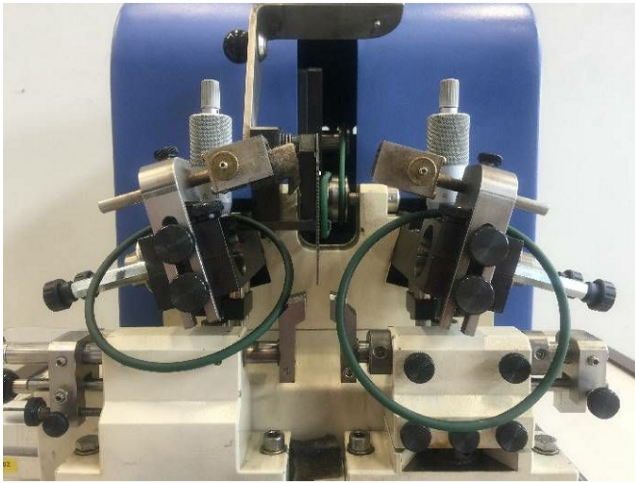

Machine

Inventory N°	12998
Description	Machine à meuler
Brand	BALDELLI
Model	
Serial No	1242
Year	2012

Heading

Diameter of grinding wheel	70 mm
Voltage	230 Volt

Overall dimensions machine

Length	600 mm
Width	600 mm
Height	400 mm
Machine's weight	Kg

Accessories

None

Pictures

HD pictures and videos on request.

All data such as technical specifications, weight, dimensions, illustrations are indicative and subject to change without notice.

Inventory N° 12998