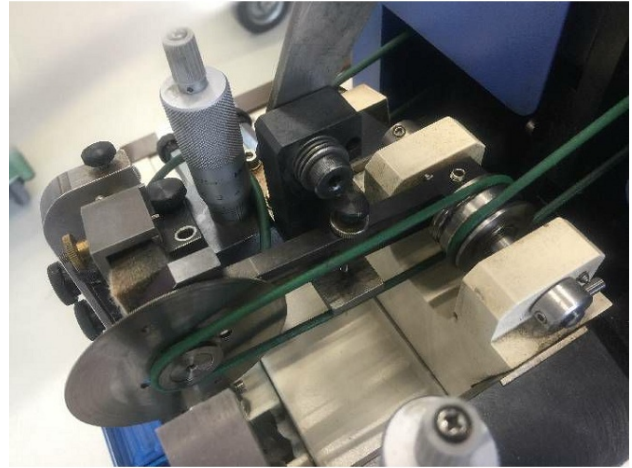

Machine

Inventory N°	12998
Description	Machine à meuler
Brand	BALDELLI
Model	
Serial No	1242
Year	2012

Heading

Diameter of grinding wheel	70 mm
Voltage	230 Volt

Overall dimensions machine

Length	600 mm
Width	600 mm
Height	400 mm
Machine's weight	Kg

Accessories

None

Pictures

HD pictures and videos on request.

All data such as technical specifications, weight, dimensions, illustrations are indicative and subject to change without notice.

Inventory N° 12998