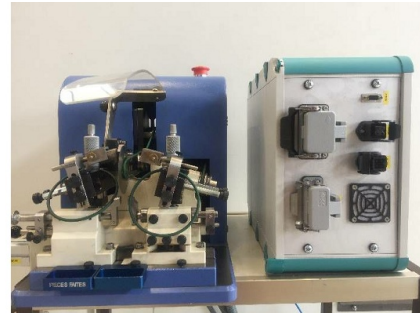

Machine

Inventory N°	12998
Description	Machine à meuler
Brand	BALDELLI
Model	
Serial No	1242
Year	2012

Heading

Diameter of grinding wheel	70 mm
Voltage	230 Volt

Overall dimensions machine

Length	600 mm
Width	600 mm
Height	400 mm
Machine's weight	Kg