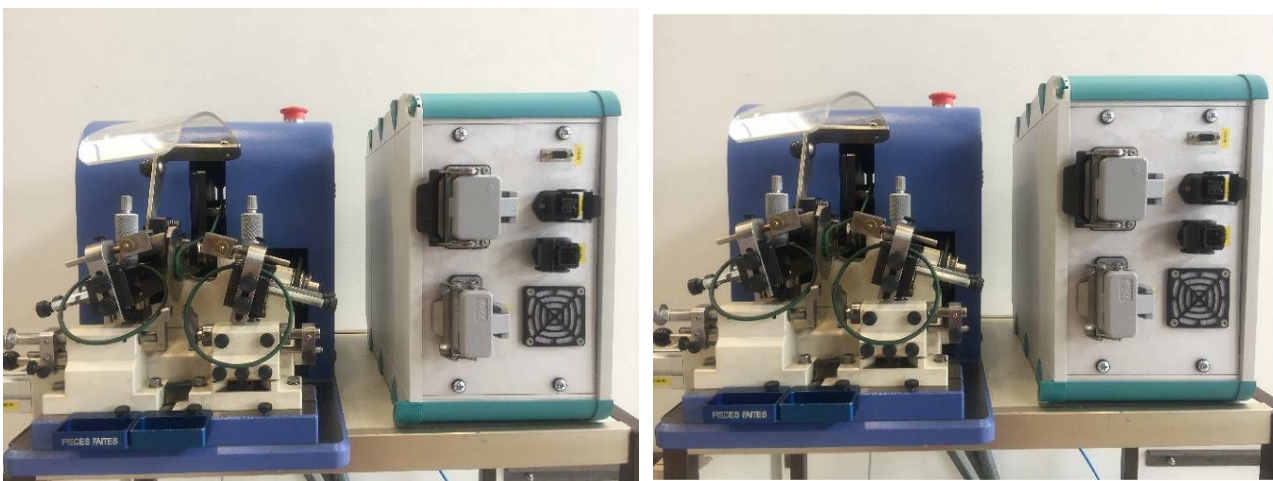

Pictures

HD pictures and videos on request.

All data such as technical specifications, weight, dimensions, illustrations are indicative and subject to change without notice.