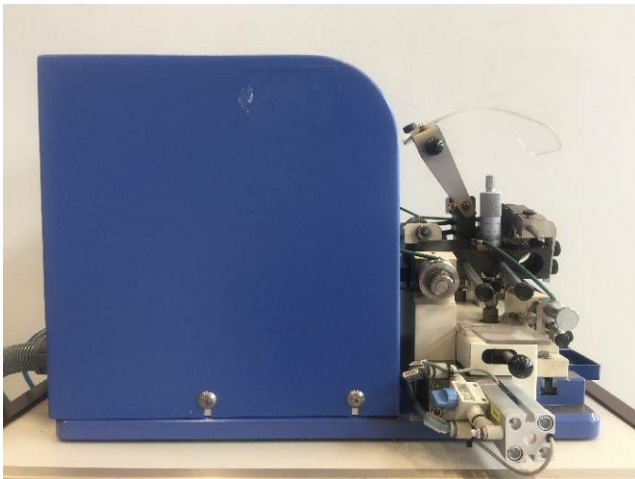

Inventory N° 12998

HD pictures and videos on request.
All data such as technical specifications, weight, dimensions, illustrations are indicative and subject to change without notice.