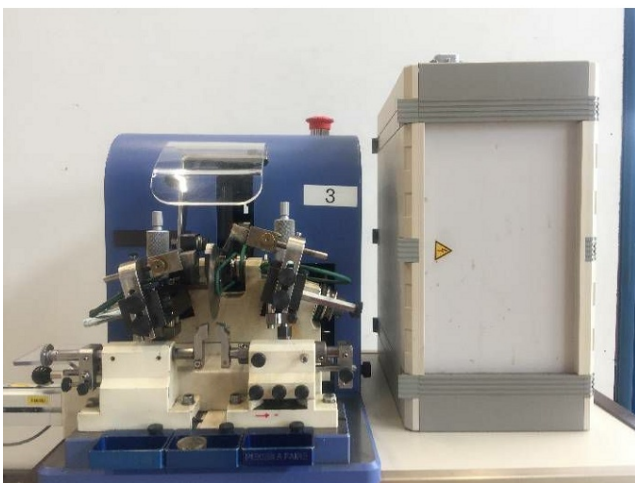

Machine

Inventory N°	12998
Description	Machine à meuler
Brand	BALDELLI
Model	
Serial No	1242
Year	2012

Heading

Diameter of grinding wheel	70 mm
Voltage	230 Volt

Overall dimensions machine

Length	600 mm
Width	600 mm
Height	400 mm
Machine's weight	Kg

Accessories

None

Pictures

HD pictures and videos on request.

All data such as technical specifications, weight, dimensions, illustrations are indicative and subject to change without notice.

Inventory N° 12998