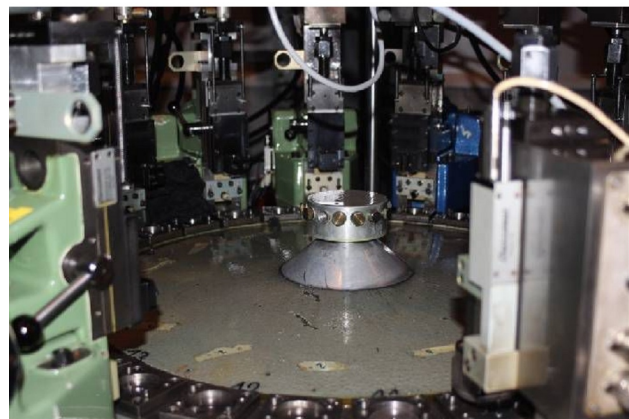

Inventory N° 12666

HD pictures and videos on request.

All data such as technical specifications, weight, dimensions, illustrations are indicative and subject to change without notice.