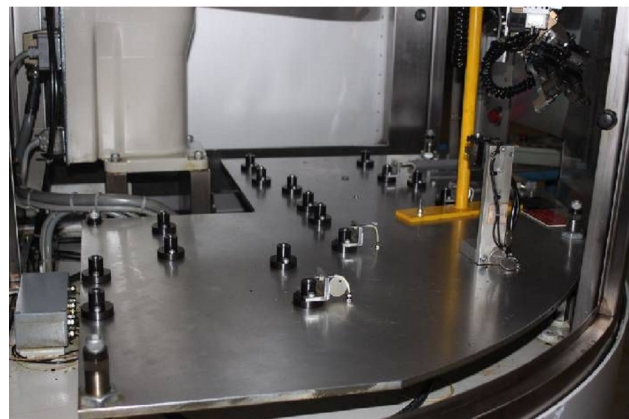

Inventory N° 12651

HD pictures and videos on request.

All data such as technical specifications, weight, dimensions, illustrations are indicative and subject to change without notice.