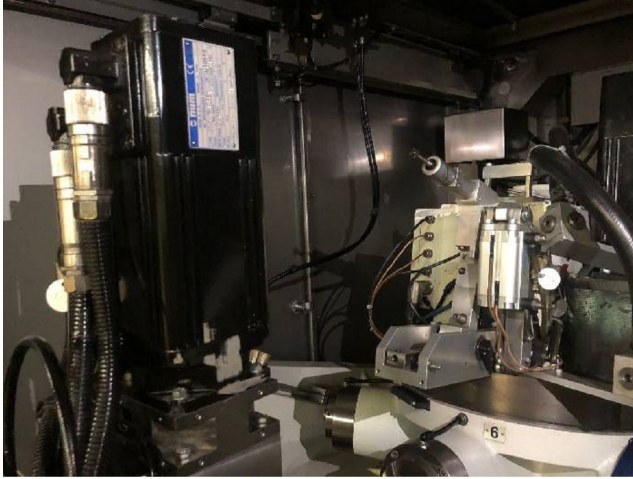

Inventory N° 12651

HD pictures and videos on request.
All data such as technical specifications, weight, dimensions, illustrations are indicative and subject to change without notice.