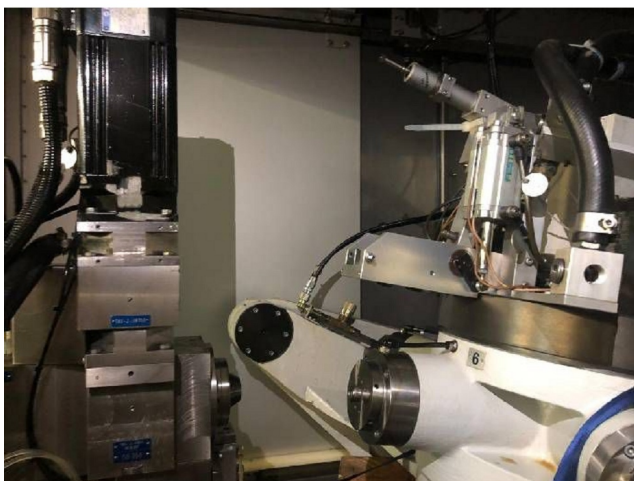

Inventory N° 12651

HD pictures and videos on request.

All data such as technical specifications, weight, dimensions, illustrations are indicative and subject to change without notice.