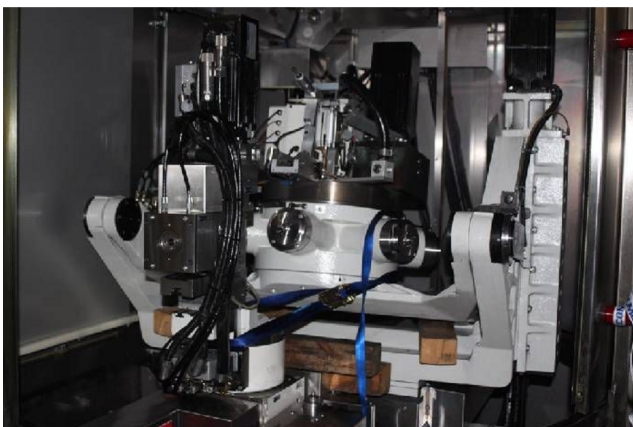

Inventory N° 12651

Pictures

HD pictures and videos on request.

All data such as technical specifications, weight, dimensions, illustrations are indicative and subject to change without notice.