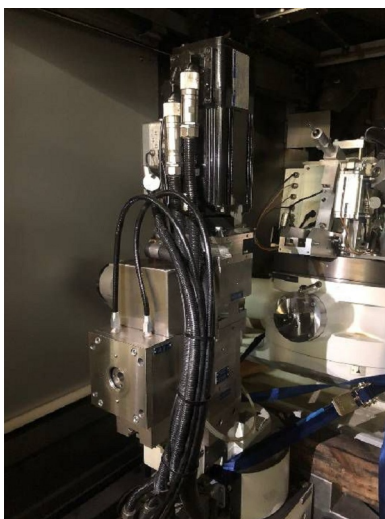

Inventory N° 12651

HD pictures and videos on request.

All data such as technical specifications, weight, dimensions, illustrations are indicative and subject to change without notice.