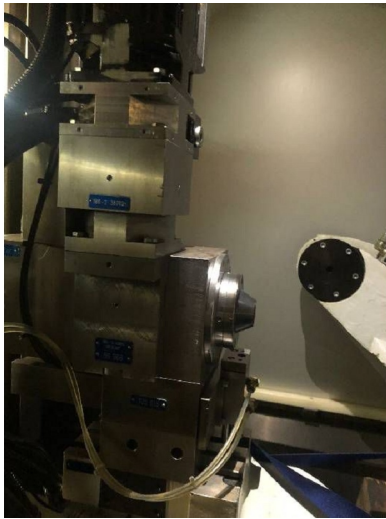

Inventory N° 12651

HD pictures and videos on request.

All data such as technical specifications, weight, dimensions, illustrations are indicative and subject to change without notice.