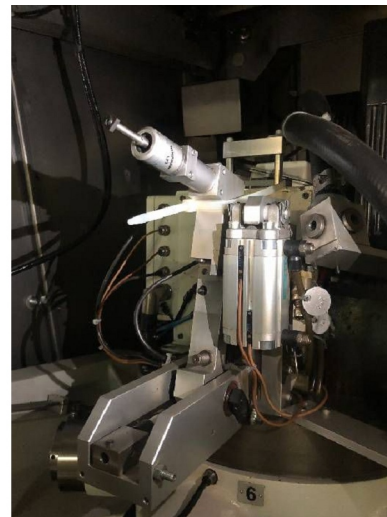

Inventory N° 12651

HD pictures and videos on request.

All data such as technical specifications, weight, dimensions, illustrations are indicative and subject to change without notice.