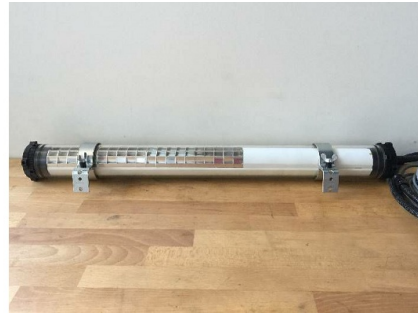

Machine

Inventory N° **12421**
Description **Divers tools**

Brand **WALDMANN**
Model **PAS DE MODELE**
Serial No
Year **N/A**

Heading

Nominal current **24 Volt**

Accessories

None

Pictures

HD pictures and videos on request.

All data such as technical specifications, weight, dimensions, illustrations are indicative and subject to change without notice.

Inventory N° 12421

HD pictures and videos on request.